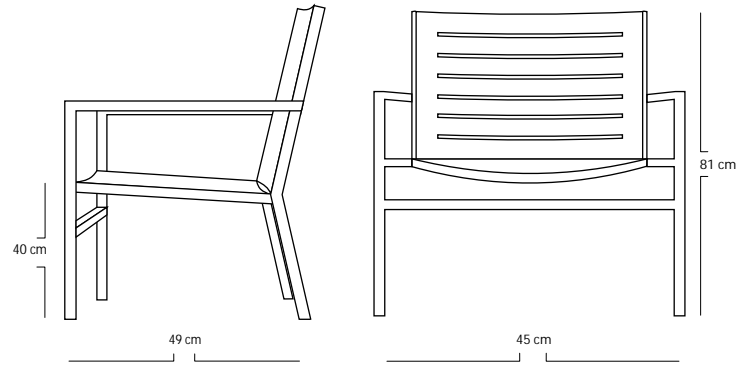

ACCURA CHAIR HTC36

DESCRIPTION

Resulting from a collaboration with a top Malaysian architect, our Accura Collection combines the timeless beauty of Teak Wood with the strength and resiliency of Stainless Steel to produce stunning designs and high performance furniture. Perfect for heavy duty outdoor use in a residential or a commercial setting. Highly durable, long lasting and low maintenance furniture. Made of Grade A Kiln dried plantation grown teak wood and grade 304 stainless steel.

DIMENSIONS

Total Width : 45 cm
Total Depth : 49 cm
Height : 81 cm
Seat Height : 40 cm