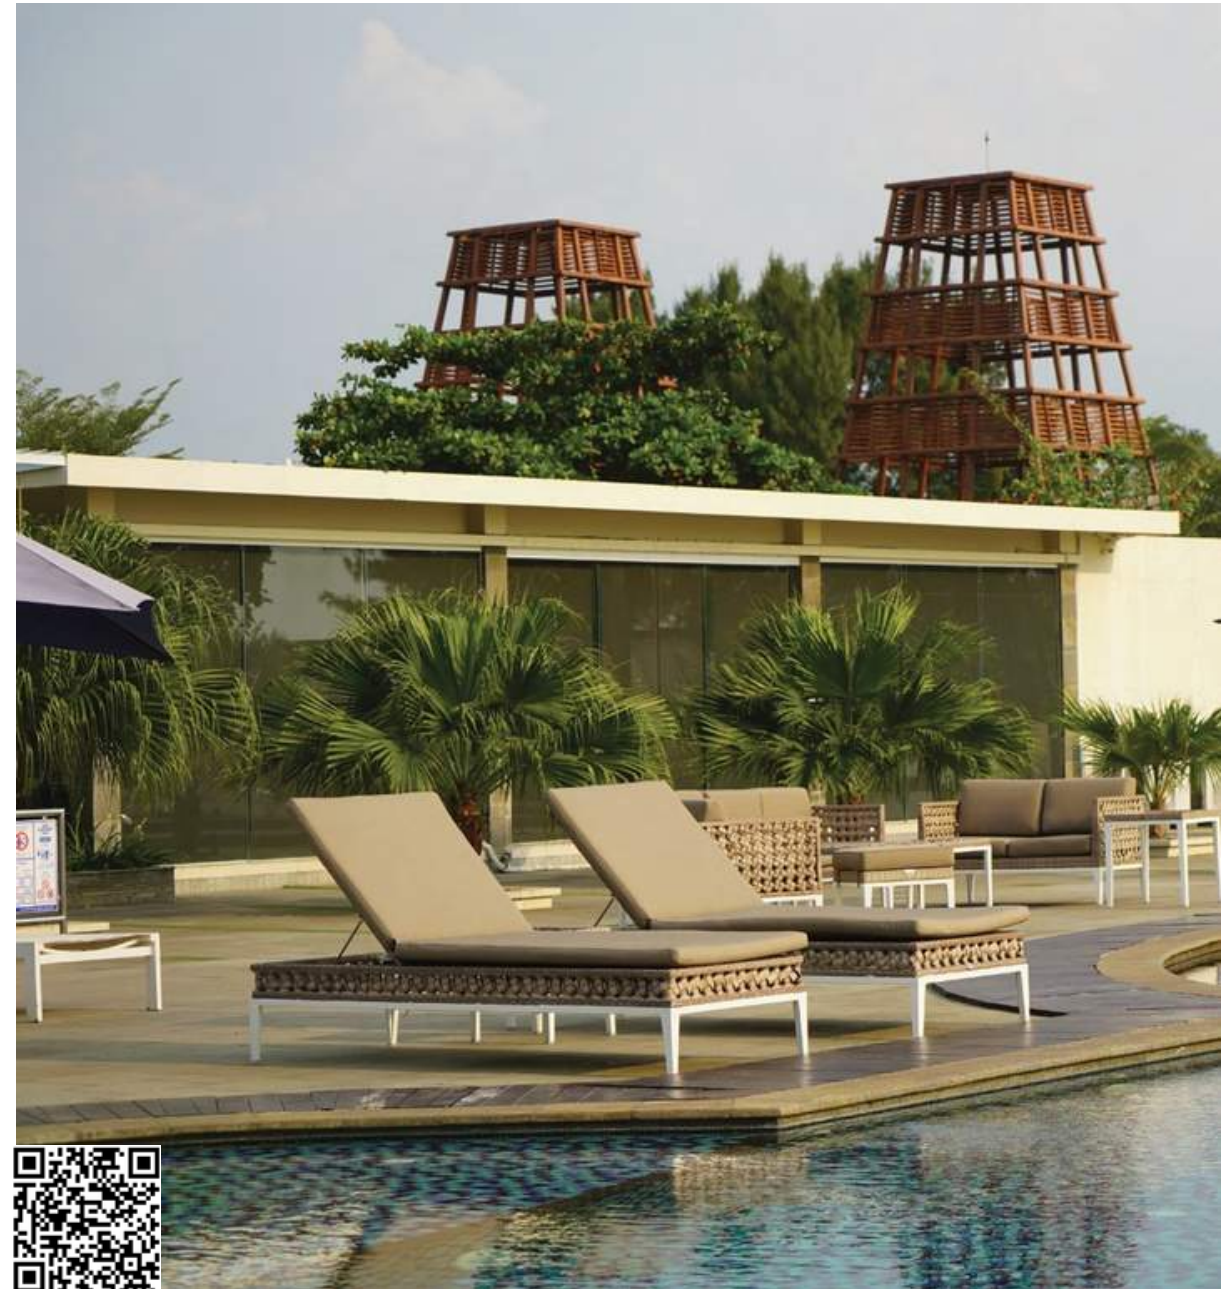

# BARCELONA COLLECTION

**BARCELONA SUN LOUNGER**  
W 200 X D 75 X H 31

The Barcelona lounge is a must-have for any modern swimming pool, featuring a striking woven design made from 100% sustainable materials and powder-coated frames. This eye-catching piece of furniture is carefully hand-woven by skilled artisans and made with the best quality materials to ensure durability, comfort, and longevity.