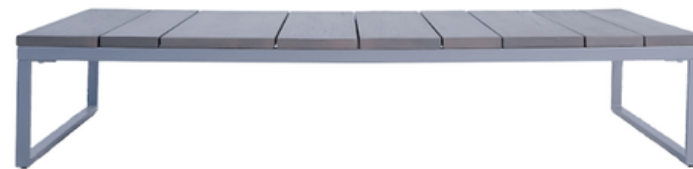

# MIAMI COLLECTION

**MIAMI SOFA SX**  
L 99 x W 96.5 x H 70

**MIAMI LIVING ARM CHAIR**  
L 99 x W 96.5 x H 65

**MIAMI SOFA CX**  
L 99 x W 96.5 x H 70

**MIAMI SOFA CORNER**  
L 99 x W 96.5 x H 70

**MIAMI COFFEE TABLE**  
L 152 x W 84 x H 30