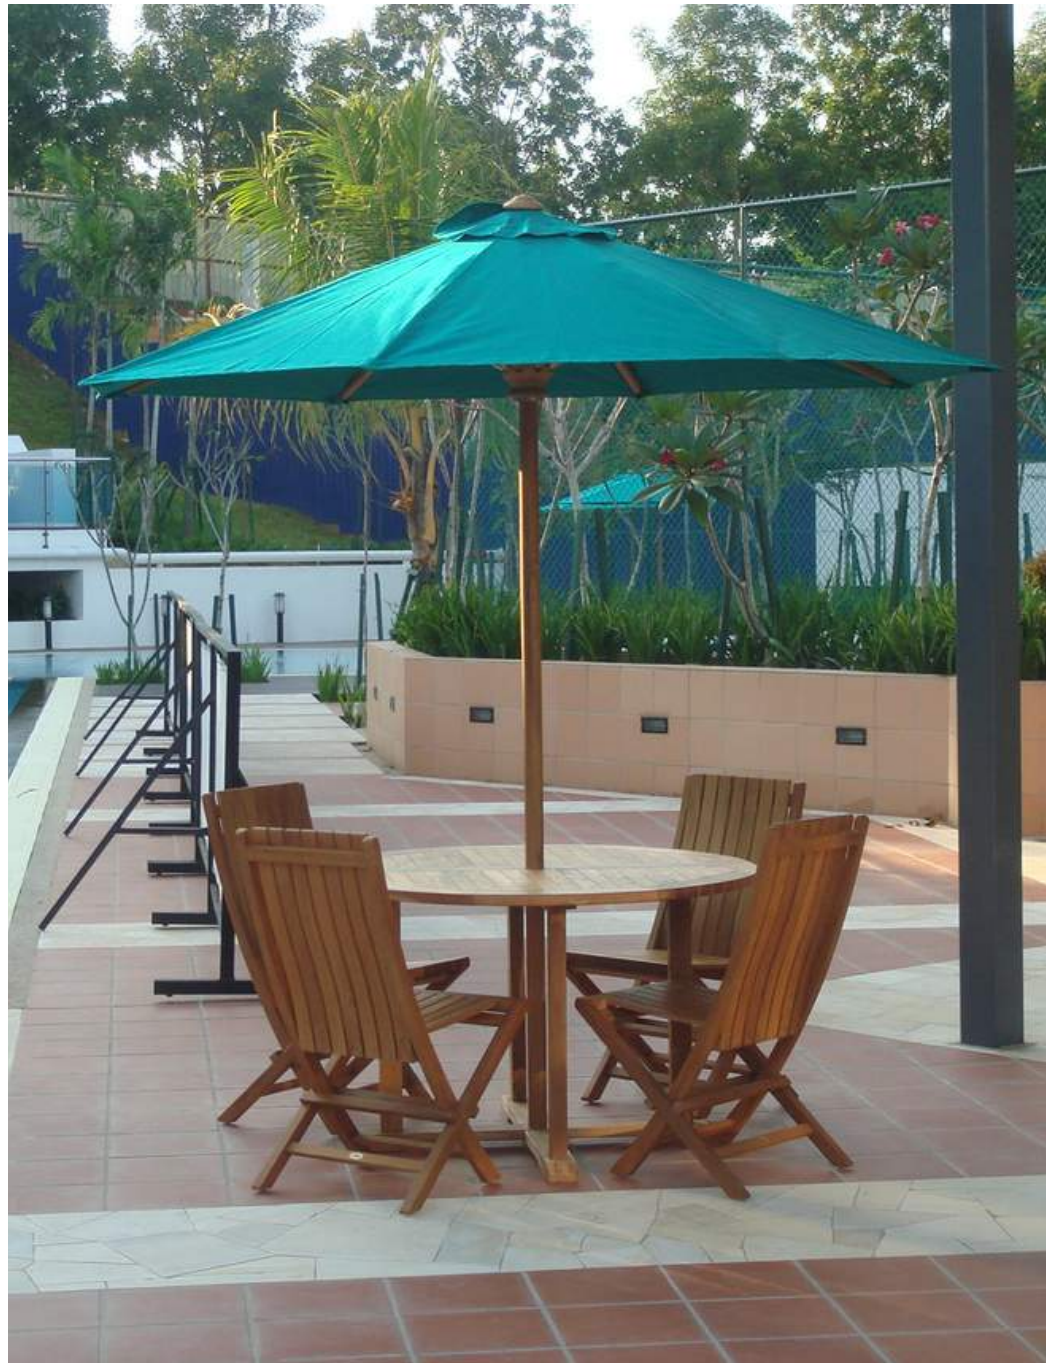

DINING CHAIRS

TIARA FOLDING CHAIR