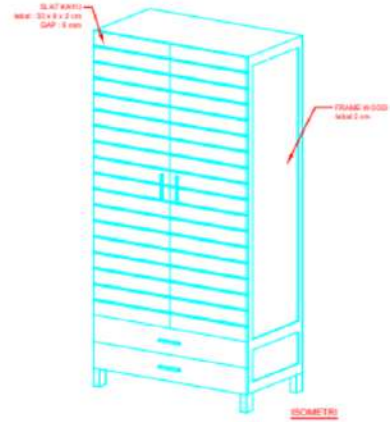

# BAHAMAS WARDROBE

### DESCRIPTION

Solid teakwood wardrobe providing ample space for organizing your clothes, push to open drawers. Hand selected teak, expert workmanship with attention to detail and proportion.

### DIMENSIONS

Total Width: 120 cm  
Total Depth: 43 cm  
Height: 83 cm