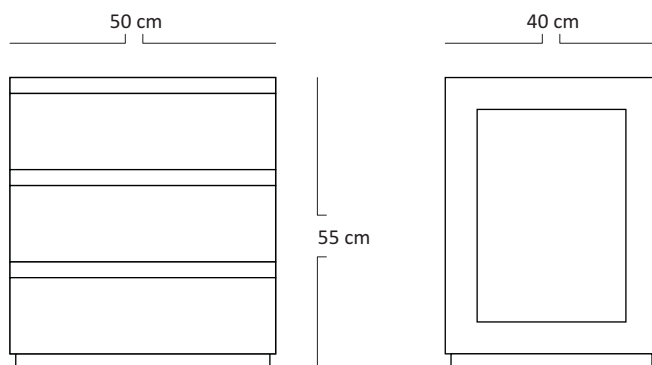

KOORG BEDSIDE TABLE

BST13

Description :

Solid wooden top that is enough to hold most bedside lamps for years. Three drawer bedside table to make easy for you to organise your clutter. Make of solid wood with a simple and elegance design.

Finishing :

AM I - Stain

Teak Brown

Natural

Dimensions :

Length : 50 cm

Width : 40 cm

Height : 55 cm

Packaging :

Weight : 22 kg /Unit

Volume : 0.12 m³

Packing : 1 / Box