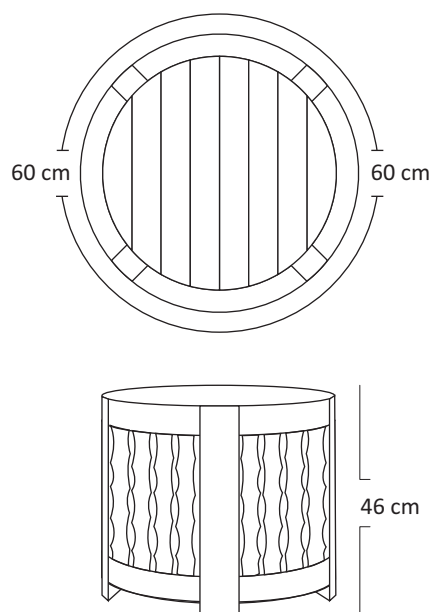

MALDIVES BEDSIDE TABLE

BST13

Description :

Beautifully crafted teak wood is used to create this beautiful piece of side table for your bedrooms.

Finishing :

AM I - Stain

Teak Brown

Natural

Dimensions :

Length : 60 cm

Width : 60 cm

Height : 46 cm

Packaging :

Weight : 22.25 kg /Unit

Volume : 0.18 m³

Packing : 1 / Box