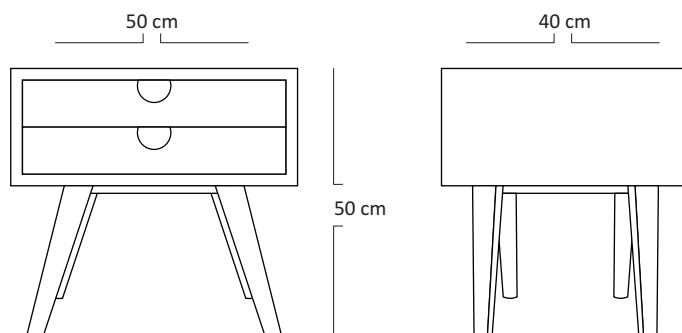

SCANIA BEDSIDE TABLE

BST12

Description :

Inspired by scandinavian design.
Knockdown construction and easy to assemble.

Finishing :

AM I - Stain

Teak Brown

Natural

Dimensions :

Length : 50 cm
Width : 40 cm
Height : 50 cm

Packaging :

Weight : 12.35 kg /Unit

Volume : 0.17 m³

Packing : 2 / Box