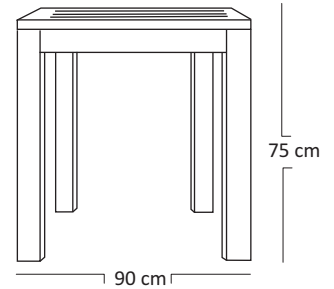

NUSA TABLE L150

NST150

DESCRIPTION

Crafted by master craftsmen with attention to detail. Table top is made of hand selected, kiln dried timber. Perfect for outdoor dining areas. Teak wood being extremely long lasting is the optimal choice for commercial outdoor furniture. Knockdown construction for times when the furniture is to be stored. Powder coated corrosion resistant aluminium frame. Easily portable.

DIMENSIONS

Length/Width : 150 cm
Depth : 90 cm
Total Height : 75 cm