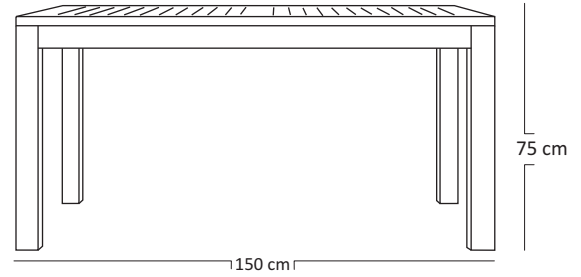

NUSA TABLE L150

NST150

DESCRIPTION

Crafted by master craftsmen with attention to detail. Table top is made of hand selected, kiln dried timber. Perfect for outdoor dining areas. Teak wood being extremely long lasting is the optimal choice for commercial outdoor furniture. Knockdown construction for times when the furniture is to be stored. Powder coated corrosion resistant aluminium frame. Easily portable.

DIMENSIONS

Length/Width : 150 cm
Depth : 90 cm
Total Height : 75 cm