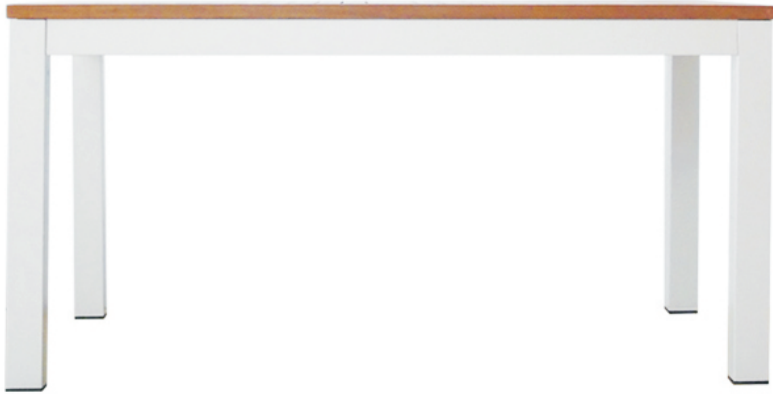

# NUSA TABLE L150

NST150

## DESCRIPTION

Crafted by master craftsmen with attention to detail. Table top is made of hand selected, kiln dried timber. Perfect for outdoor dining areas. Teak wood being extremely long lasting is the optimal choice for commercial outdoor furniture. Knockdown construction for times when the furniture is to be stored. Powder coated corrosion resistant aluminium frame. Easily portable.

## DIMENSIONS

Length/Width : 150 cm  
Depth : 90 cm  
Total Height : 75 cm