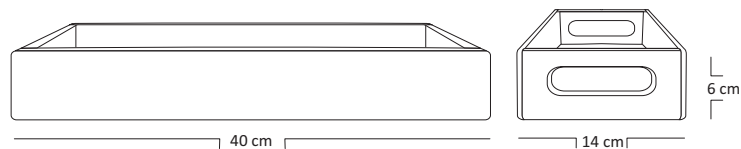

BAHAMAS SERVING TRAY L40

ST01-NAT-L40

DESCRIPTION

A simple solid wood tray with carved in handles on each side for lifting and carrying. Suitable for homes, restaurant, coffee shop and hotels usage.

TIMBER FINISH

AMI - Stain

Teak Brown

Natural

DIMENSIONS

Length/Width : 40 cm
Depth : 14 cm
Height : 6 cm

PACKAGING

Weight : 0.8 Kg/Unit
Volume : 0.01 m
Packing : 4 /Box