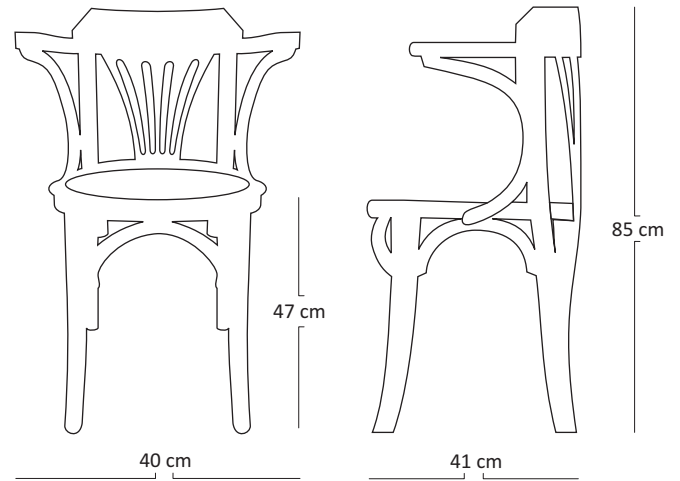

# BIJAN CHAIR

HDC44

## Description :

Bijan Chair is a combination of teak solid wood, natural rattan and bent plywood to achieve a classic chair that is ever popular.

## Dimensions :

Total Width : 40 cm  
Total Depth : 41 cm  
Height : 80 cm  
Seat Height : 47 cm

## Packaging :

Weight : 5 kg /Unit  
Volume : 0.32 m<sup>3</sup>  
Packing : 2 / Box