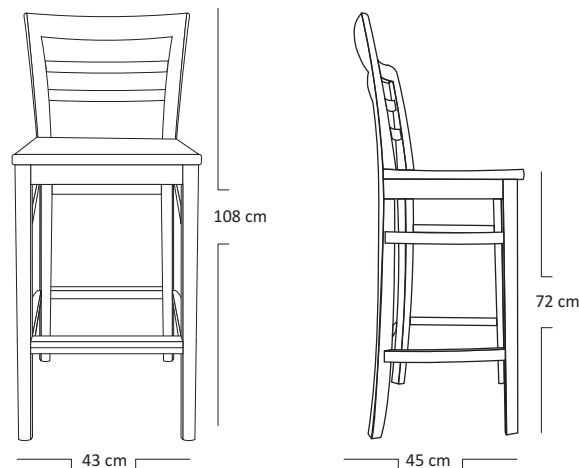

DOME BAR CHAIR

BRC201-AM1-S

DESCRIPTION

A handy bar chair suitable for Cafe and restaurants. It is made of Solid wood. The chair is designed to maximize your seating capacity without compromising the comfort of your valued customers. The chair comes with a solid seat however a loose and washable cushion is available on demand (with additional cost)

TIMBER FINISH

AM 1 - Stain

Teak Brown

Natural

DIMENSIONS

Length/Width : 43 cm
Depth : 45 cm
Total Height : 108 cm
Seat Hight : 72 cm

PACKAGING

Weight : 10.25 Kg/Unit
Volume : 0.21 m³
Packing : 2 /Box