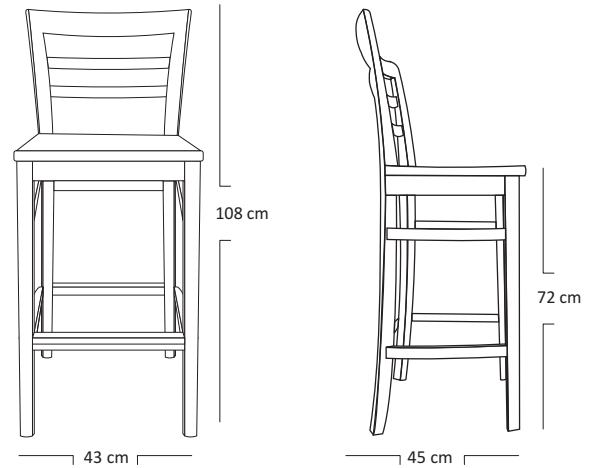

# DOME BAR CHAIR

### DESCRIPTION

A handy bar chair suitable for Cafe and restaurants. It is made of Solid wood. The chair is designed to maximize your seating capacity without compromising the comfort of your valued customers. The chair comes with a solid seat however a loose and washable cushion is available on demand (with additional cost)

### DIMENSIONS

Length/Width : 43 cm  
Depth : 45 cm  
Total Height : 108 cm  
Seat Height : 72 cm