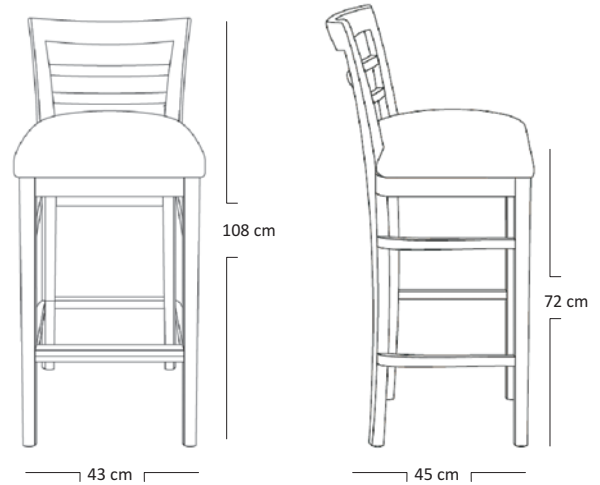

DOME BAR CHAIR

BRC201-TB-C

DESCRIPTION

A handy chair suitable for Cafe and restaurants. It is made of Solid wood. The chair is designed to maximize your seating capacity without compromising the comfort of your valued customers.

Turquoise

Synthetic Leather

Black

Coffe Brown

Maroon

Nugget

DIMENSIONS

Length/Width: 43 cm

Depth : 45 cm

Total Height : 108 cm

Seat Hight : 72 cm

PACKAGING

Weight : 10.25 Kg/Unit

Volume : 0.21 m³

Packing : 2 /Box