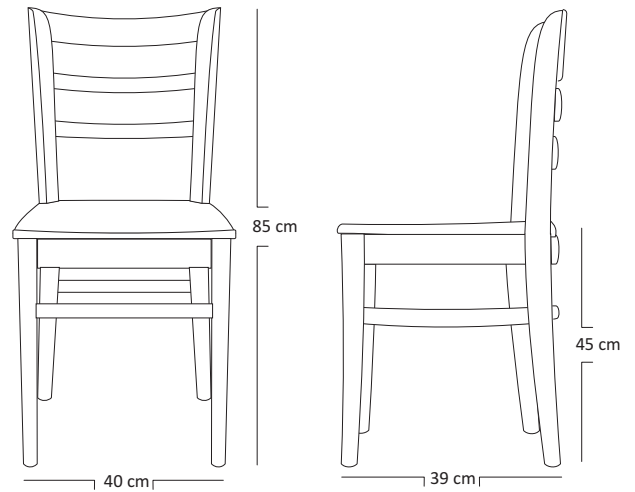

DOME CHAIR

HDC49-TB-STD

DESCRIPTION

A handy chair suitable for Cafe and restaurants. It is made of Solid wood. The chair is designed to maximize your seating capacity without compromising the comfort of your valued customers.

TIMBER FINISH

AM I - Stain

Teak Brown

Natural

DIMENSIONS

Length/Width : 40 cm
Depth : 39 cm
Total Height : 85 cm
Seat Height : 45 cm

PACKAGING

Weight : 8 Kg/Unit
Volume : 0.13 m³
Packing : 2 /Box