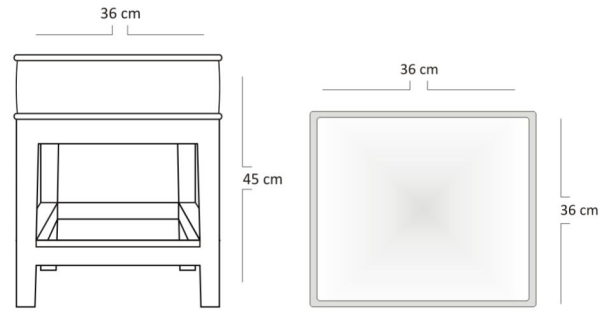

GRENADA STOOL

HS01

DESCRIPTION

Simple and sturdy stool that functions as a comfy spot. Built with a solid teakwood frame and thick padding on top. Synthetic leather upholstery that is easy to wipe clean.

DIMENSIONS

Total Width : 36 cm
Total Depth : 36 cm
Height : 45 cm