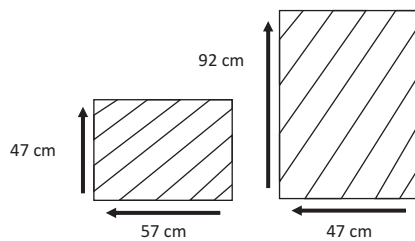

KOPITIAM CHAIR

HDC2028

Description :

Made by using solid Teak. It is available in light and dark brown colors. Popular for traditional themed homes and restaurants.

Dimensions :

Total Length : 42 cm
Total Width : 36 cm
Height : 84.5 cm
Seat Height : 45 cm

Packaging :

Weight : 5 kg /Unit
Volume : 0.25 m³
Packing : 2 / Box

Cushion Fabrics :

Amorist

Brick

Mik Tea

Turquoise

Synthetic Leather