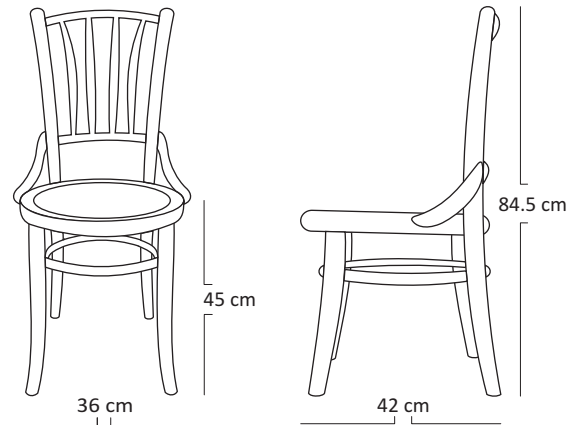

KOPITIAM CHAIR

HDC2028

Description :

Made by using solid Teak. It is available in light and dark brown colors. Popular for traditional themed homes and restaurants.

Dimensions :

Total Length : 42 cm
Total Width : 36 cm
Height : 84.5 cm
Seat Height : 45 cm

Packaging :

Weight : 5 kg /Unit
Volume : 0.25 m³
Packing : 2 / Box

Cushion Fabrics :

Amorist

Brick

Mik Tea

Turquoise

Synthetic Leather