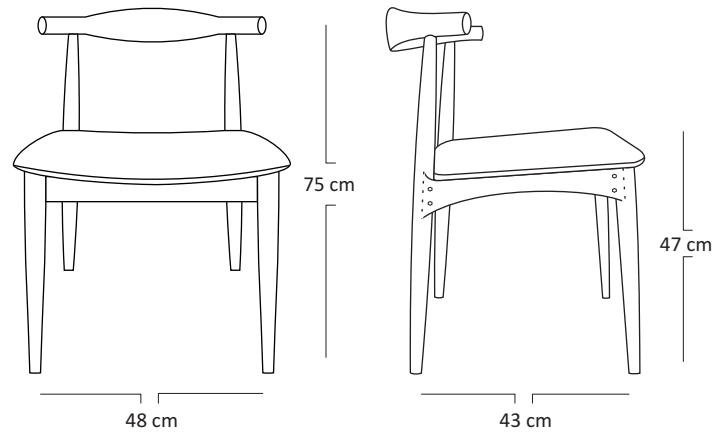

# MEHFIL SIDE CHAIR

HDC62

## Description :

The chair is made of solid wood with PU seat cushion.  
The curved backrest design given a comfortable seating for dining bar, restaurants and homes.

## Dimensions :

Total Length : 43 cm  
Total Width : 48 cm  
Height : 75 cm  
Seat Height : 45 cm