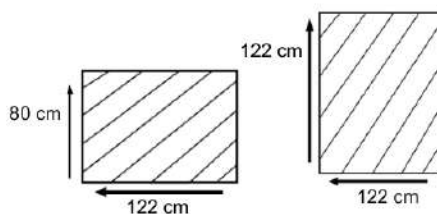

MILAN TABLE S120

HOD97-NAT-S120

DESCRIPTION

Expertly crafted table top from genuine solid teak wood for a long lasting performance in any outdoor setting. Thoughtful attention to detail and proportion. Easy to maintain. Table base made of mild steel with epoxy or powder coating.

DIMENSIONS

Total Width: 120 cm
Total Depth: 120 cm
Height: 78 cm

PACKAGING

Weight : 56.78 kg
Volume : m3
Packing : 1 / box

FINISHING

AM I - Stain

Teak Brown

Natural