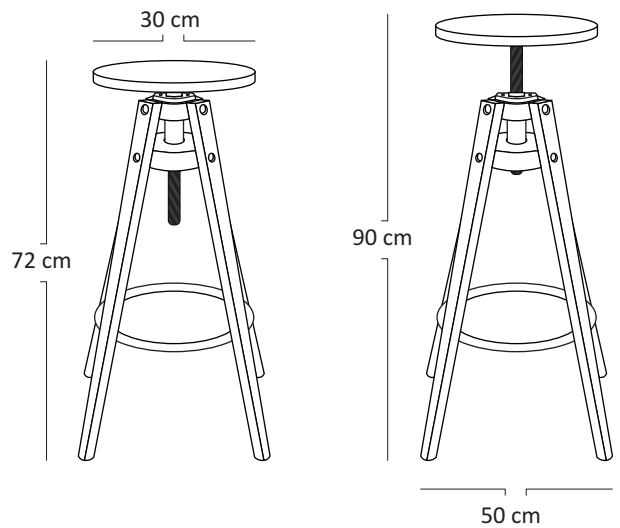

MISORE BAR STOOL

HRS06

DESCRIPTION

Solid wood stool with mild steel footrest. Adjustable height makes it suitable for commercial bar table or kitchen bar table with height between 90cm and 110cm. Knock-down construction.

TIMBER FINISH

AMI - Stain

Teak Brown

Natural

DIMENSIONS

Length/Width : 50 cm
Diameter : 30 cm
Height : 72-90 cm

PACKAGING

Weight : 5.25 Kg/Unit
Volume : 0.11 m³
Packing : 1 /Box