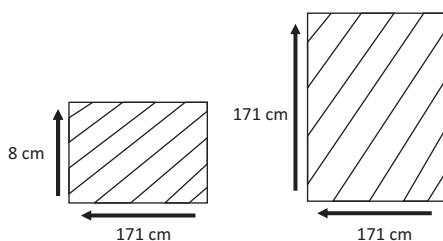

Blends well with a variety of chairs.

FRAME

Packing : 1/Pack

Weight : 22,85 Kg/Box

Volume : 0,08 m³

DIMENSIONS

Diameter : 170 cm

Total Height : 78 cm

PACKAGING

TOP

Packing : 1/Box

Weight : 69,90/Box

Volume : 0,23 m³

Finishing :

AM I - Stain

Teak Brown