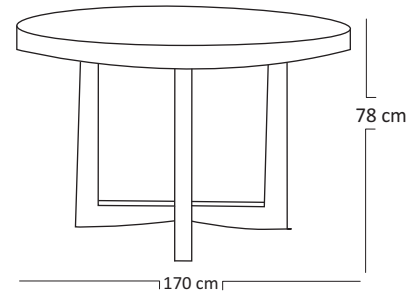

Misore Dining Table

HRS31

DESCRIPTION

Misore tables are among our most popular dining tables - both for individual clients as well as fine dining restaurants.

Masterfully crafted out of solid teak wood - it can be knocked down easily.

Blends well with a variety of chairs.

FRAME

Packing : 1/Pack

Weight : 22,85 Kg/Box

Volume : 0,08 m³

DIMENSIONS

Diameter : 170 cm

Total Height : 78 cm