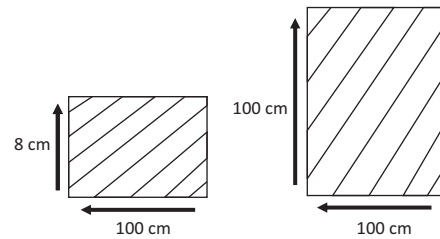

Blends well with a variety of chairs.

FRAME

Packing : 1/Pack

Weight : 22,85 Kg/Box

Volume : 0,08 m³

DIMENSIONS

Diameter : 170 cm

Total Height : 78 cm