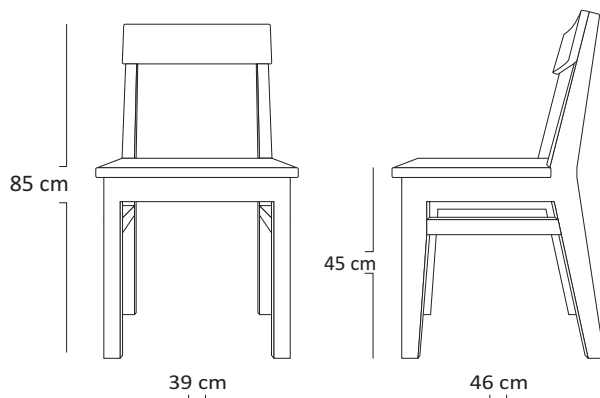

RITZ DINING CHAIR

HDC56

Description :

Compact design helps in maximization of dining area space. Special construction allows for long durability at low maintenance. Simple, elegant and ergonomic.

Dimensions :

Total Length : 46 cm
Total Width : 39 cm
Height : 80 cm
Seat Height : 45 cm

Packaging :

Weight : 8 kg /Unit
Volume : 0.23 m³
Packing : 2 / Box

Cushion Fabrics :

Amorist

Brick

Mik Tea

Turquoise