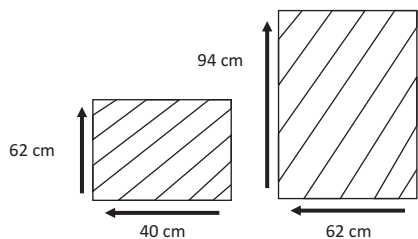

RITZ DINING CHAIR

HDC56

Description :

Compact design helps in maximization of dining area space. Special construction allows for long durability at low maintenance. Simple, elegant and ergonomic.

Dimensions :

Total Length : 46 cm
Total Width : 39 cm
Height : 80 cm
Seat Height : 45 cm

Packaging :

Weight : 8 kg /Unit
Volume : 0.23 m³
Packing : 2 / Box

Cushion Fabrics :

Amorist

Brick

Mik Tea

Turquoise