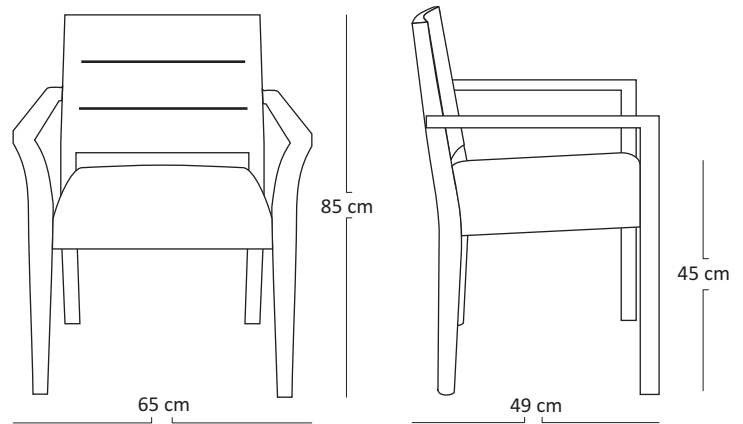

SAKURA ARM CHAIR

HDC39

Description :

Comfortable and Elegant.
Upholstered with in fabric,
synthetic leather or genuine leather.
Stackable upto 4 units.

Dimensions :

Total Length : 65 cm
Total Width : 49 cm
Height : 85 cm
Seat Height : 45 cm

Packaging :

Weight : 8 kg /Unit
Volume : 0.53 m³
Packing : 2 / Box

Cushion Fabrics :

Amorist

Brick

Mik Tea

Turquoise

Synthetic Leather