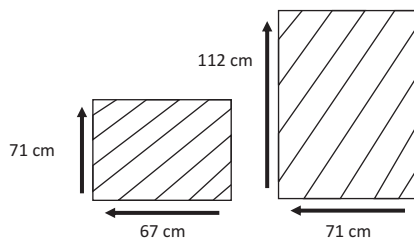

SAKURA ARM CHAIR

HDC39

Description :

Comfortable and Elegant.
Upholstered with in fabric,
synthetic leather or genuine leather.
Stackable upto 4 units.

Dimensions :

Total Length : 65 cm
Total Width : 49 cm
Height : 85 cm
Seat Height : 45 cm

Packaging :

Weight : 8 kg /Unit
Volume : 0.53 m³
Packing : 2 / Box

Cushion Fabrics :

Amorist

Brick

Mik Tea

Turquoise

Synthetic Leather