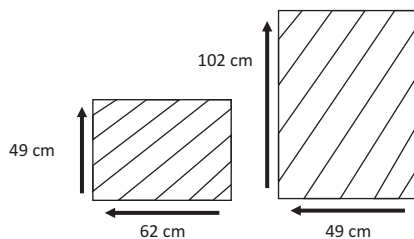

SAKURA CHAIR

HDC38

Description :

Upholstered dining Chair.
Our latest and improved Sakura dining chair.
An example of our commitment to continuous improvement.

Dimensions :

Total Length : 40 cm
Total Width : 45 cm
Height : 85 cm
Seat Height : 45 cm

Packaging :

Weight : .8 kg /Unit
Volume : 0.31 m³
Packing : 2 / Box

Cushion Fabrics :

Amorist

Brick

Mik Tea

Turquoise

Synthetic Leather