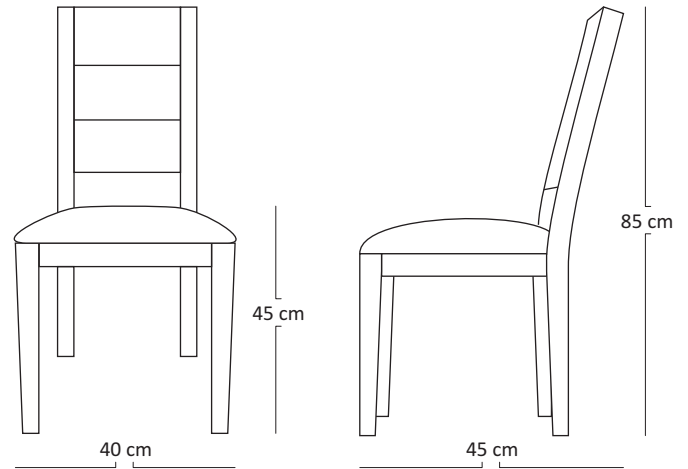

SAKURA CHAIR

HDC38

Description :

Upholstered dining Chair.
Our latest and improved Sakura dining chair.
An example of our commitment to continuous improvement.

Dimensions :

Total Length : 40 cm
Total Width : 45 cm
Height : 85 cm
Seat Height : 45 cm

Packaging :

Weight : .8 kg /Unit
Volume : 0.31 m³
Packing : 2 / Box

Cushion Fabrics :

Amorist

Brick

Mik Tea

Turquoise

Synthetic Leather