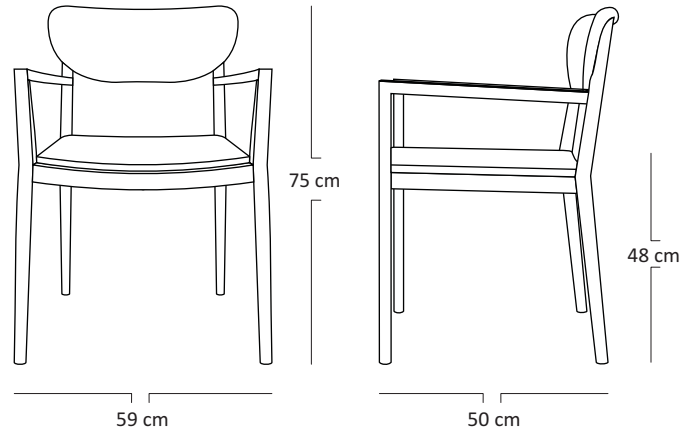

SOPHIA CHAIR

HDC02

Description :

Inspired by Scandinavian design, Sophia chair combines traditional workmanship with modern aesthetics. Light weight and easily portable, it can be used for a variety of purposes.

Dimensions :

Total Width : 59 cm
Total Depth : 50 cm
Height : 81 cm
Seat Height : 48 cm

Packaging :

Weight : 5.25 kg /Unit
Volume : 0.50 m³
Packing : 2 / Box

Cushion Fabrics :

Amorist

Brick

Mik Tea