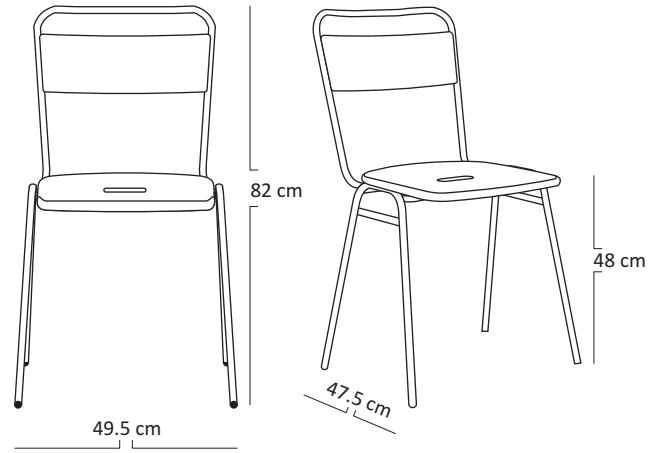

# WINDSOR CHAIR

WS02

## Description :

Inspired by Vintage industrial design.  
Designed to minimize footprint in high traffic commercial areas where space is at a premium.  
Made from a durable material selection epoxy coated mild steel frame and solid wood seat.  
Easily portable and stackable.

## Dimensions :

Total Length : 49.5 cm  
Total Width : 47.5 cm  
Height : 82 cm  
Seat Height : 48 cm

## Packaging :

Weight : 5.05 kg /Unit

Volume : 0.31 m<sup>3</sup>

Packing : 4 / Box