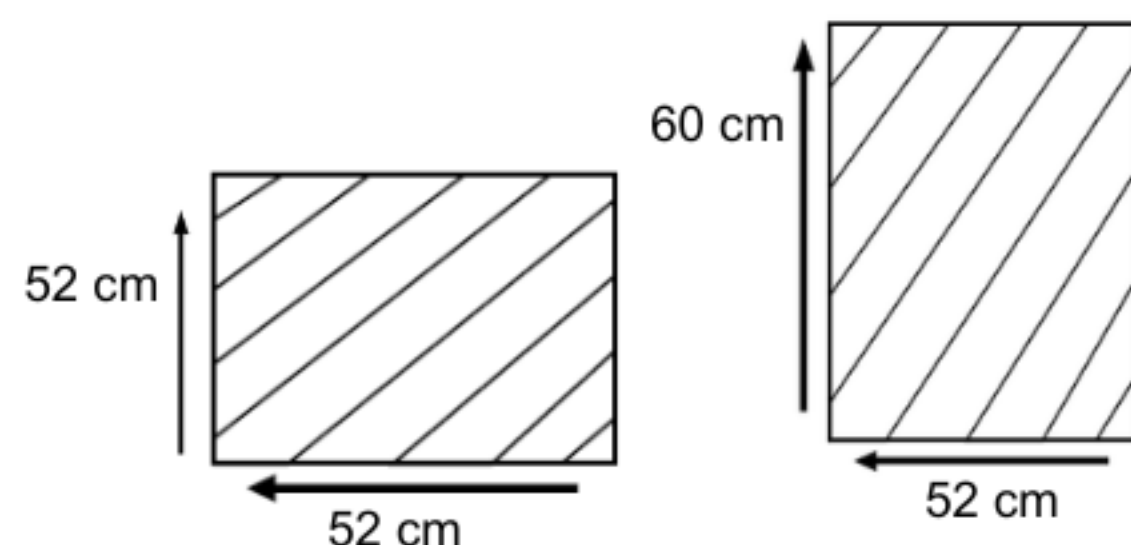

DIMENSIONS

Total Width: 59 cm
Total Depth: 50 cm

PACKAGING

Weight: kg
Volume: m³
Packing: 1 / box

FINISHING

AM I - Stain

Teak Brown

Natural