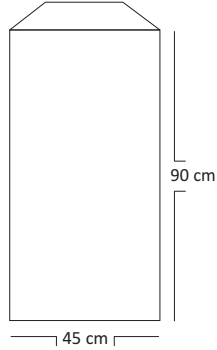

BAHAMAS SIDEBOARD 2 DOOR

BSB62

DESCRIPTION

Handcrafted by expert craftsmen with attention to streamlined detail and proportion. Provides ample storage space. Durable and long lasting. Made of hand selected solid teak wood timber for the beauty of their grain. Easy to maintain and clean.

TIMBER FINISH

AM I - Stain

Teak Brown

Natural

DIMENSIONS

Length/Width : 120 cm
Depth : 45 cm
Total Height : 90 cm

PACKAGING

Weight : 48 Kg/Unit
Volume : 0.49 m³
Packing : 1 /Box