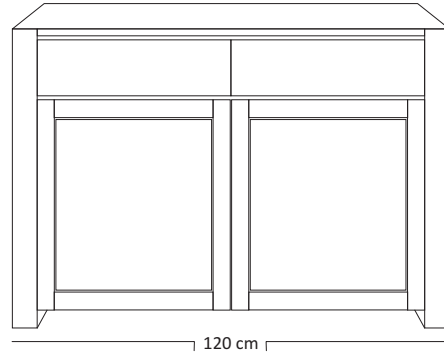

BAHAMAS SIDEBOARD 2 DOOR

BSB62

DESCRIPTION

Handcrafted by expert craftsmen with attention to streamlined detail and proportion. Provides ample storage space. Durable and long lasting. Made of hand selected solid teak wood timber for the beauty of their grain. Easy to maintain and clean.

TIMBER FINISH

AM I - Stain

Teak Brown

Natural

DIMENSIONS

Length/Width : 120 cm
Depth : 45 cm
Total Height : 90 cm

PACKAGING

Weight : 48 Kg/Unit
Volume : 0.49 m³
Packing : 1 /Box