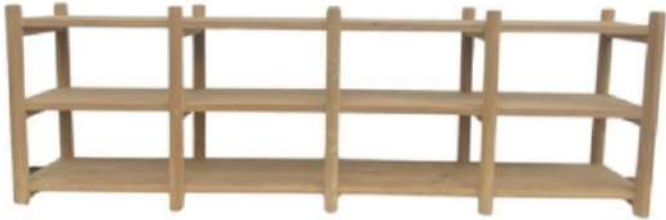

COUNTER SHELVES

CS-NCS-L200

DESCRIPTION

Introducing our exquisite Teak Wood Counter Shelves, meticulously crafted to elevate your retail space or home with sophistication and functionality.

DIMENSIONS

Total Width: 200 cm
Total Depth: 30 cm
Height: 64 cm

PACKAGING

Weight :
Volume :
Packing :

FINISHING

AM I - Stain

Teak Brown

Natural

Teak Oil