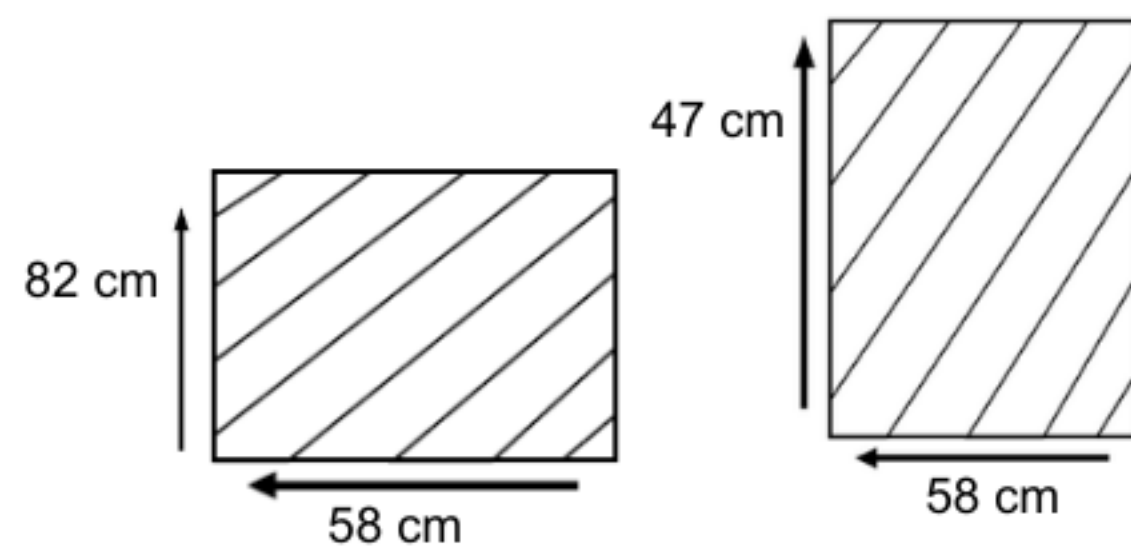

DIMENSIONS

Total Width: 46 cm
Total Depth: 57 cm
Height: 81 cm

PACKAGING

Weight: kg
Volume: m³
Packing: 1 / box

FINISHING

AM I - Stain

Teak Brown

Natural