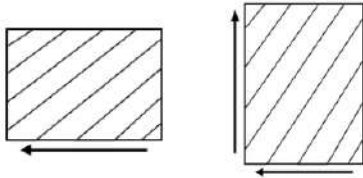

KASHMIR SOFA 2 SEATER

KSS54-000-STD

DESCRIPTION

Bring a Kashmir Sofa home and watch life revolve around it. Upholstered in a high-performance fabric, the sofa offers exceptional durability. Track arms create a clean look, and low back cushions and deep seats encourage lounging. Frame is made of hardwood that's kiln-dried to prevent warping.

DIMENSIONS

Total Width: 110 cm
Total Depth: 85 cm
Height: 80 cm

PACKAGING

Weight :
Volume :
Packing :

SYNTHETIC LEATHER