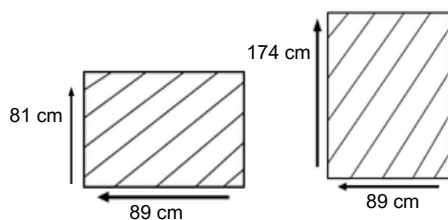

KASHMIR SOFA 3 SEATER

KSS55-000-STD

DESCRIPTION

Bring a Kashmir Sofa home and watch life revolve around it. Upholstered in a high-performance fabric, the sofa offers exceptional durability. Track arms create a clean look, and low back cushions and deep seats encourage lounging. Frame is made of hardwood that's kiln-dried to prevent warping.

DIMENSIONS

Total Width: 160 cm
Total Depth: 82 cm
Height: 75 cm

PACKAGING

Weight : 33 kg / unit
Volume :
Packing : 1 / box

SYNTHETIC LEATHER