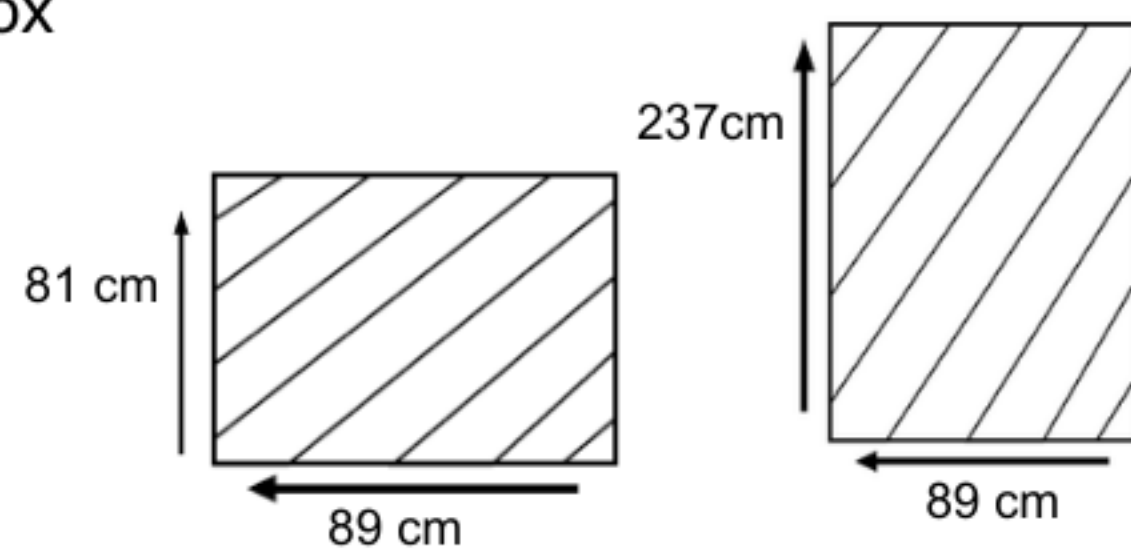

KOORG SOFA 1 SEATER

LC41-000-STD

DESCRIPTION

Koorg sofa is made of premium teak wood with custom fabric and leather option available to match your decor. While maintaining great looking appeal, Koorg sofa is design to meet comfort through a simple and minimalistic approach.

DIMENSIONS

Total Width: 160 cm
 Total Depth: 82 cm
 Height: 75 cm

PACKAGING

Weight : 51 kg / unit
 Volume :
 Packing : 1 unit / box

FINISHING

CUSHION FABRICS