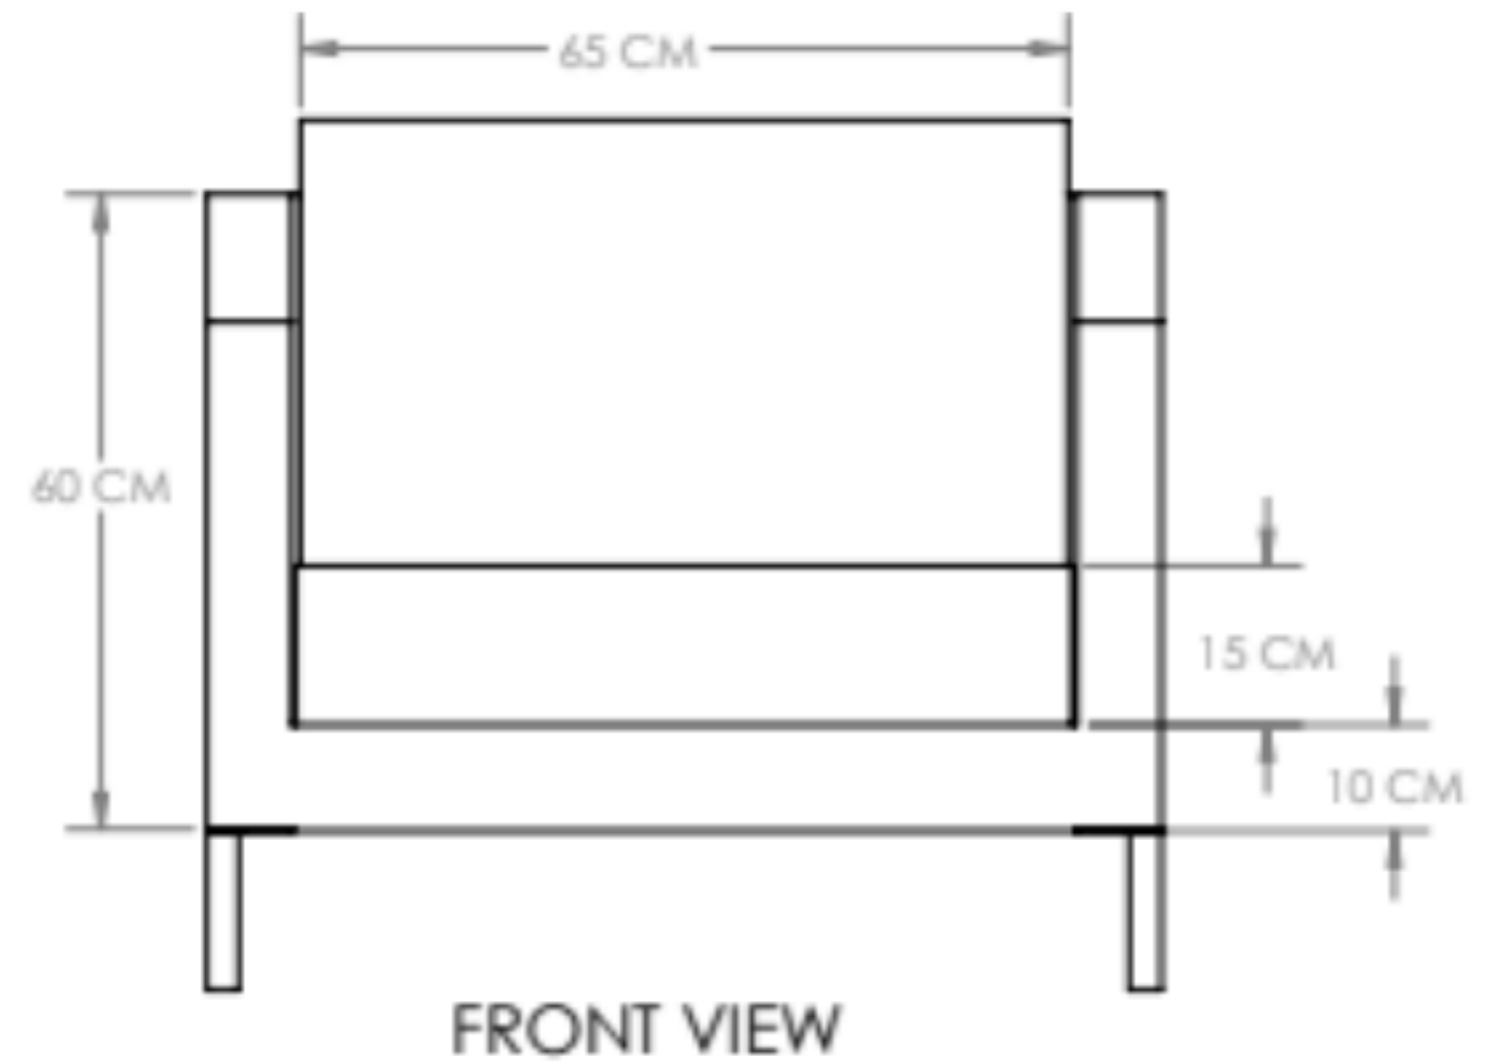

KOORG SOFA 1 SEATER

LC41-000-STD

DESCRIPTION

Koorg sofa is made of premium teak wood with custom fabric and leather option available to match your decor. While maintaining great looking appeal, Koorg sofa is design to meet comfort through a simple and minimalistic approach.

DIMENSIONS

Total Width: 160 cm
 Total Depth: 82 cm
 Height: 75 cm

PACKAGING

Weight : 51 kg / unit
 Volume :
 Packing : 1 unit / box

FINISHING

CUSHION FABRICS