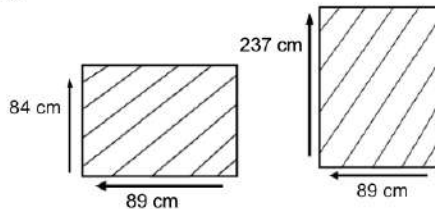

PACKAGING

Weight : 55 kg / unit
Volume :
Packing : 1 unit / box