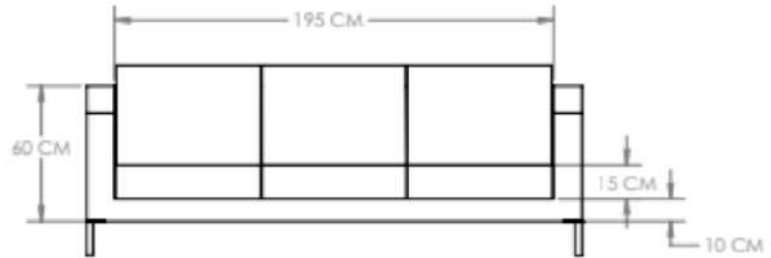

KOORG SOFA 3 SEATER

LC43-000-STD

FRONT VIEW