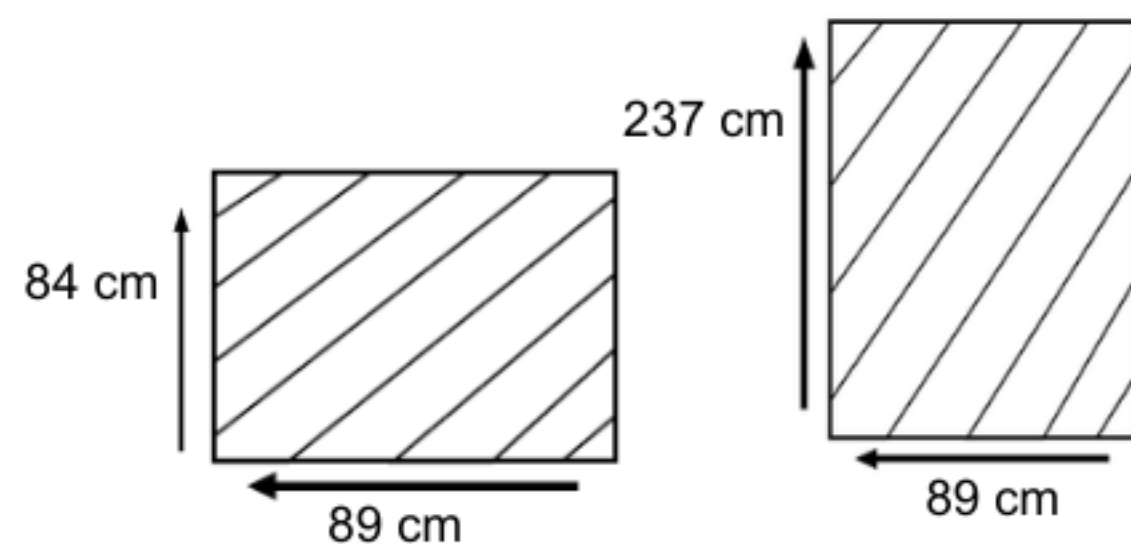

KOORG SOFA 3 SEATER

LC43-000-STD

FRONT VIEW

DESCRIPTION

Koorg sofa is made of premium teak wood with custom fabric and leather option available to match your decor. While maintaining great looking appeal, Koorg sofa is design to meet comfort through a simple and minimalistic approach.

DIMENSIONS

Total Width: 160 cm
 Total Depth: 82 cm
 Height: 75 cm

PACKAGING

Weight : 55 kg / unit
 Volume :
 Packing : 1 unit / box

FINISHING

CUSHION FABRICS