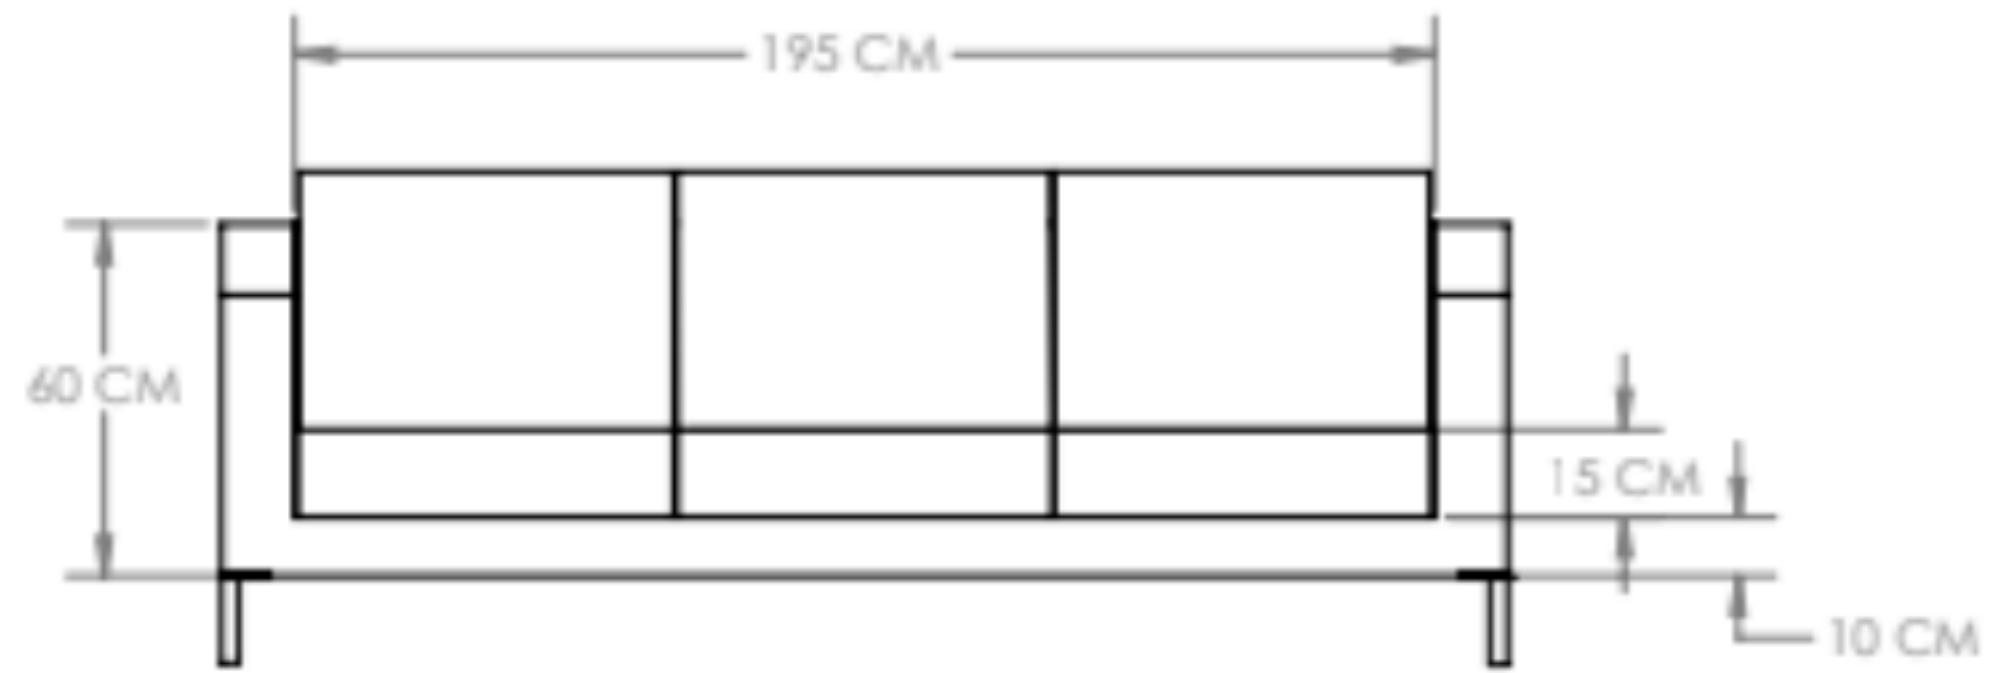

KOORG SOFA 3 SEATER

LC43-000-STD

FRONT VIEW

DESCRIPTION

Koorg sofa is made of premium teak wood with custom fabric and leather option available to match your decor. While maintaining great looking appeal, Koorg sofa is design to meet comfort through a simple and minimalistic approach.

DIMENSIONS

Total Width: 160 cm
 Total Depth: 82 cm
 Height: 75 cm

PACKAGING

Weight : 55 kg / unit
 Volume :
 Packing : 1 unit / box

FINISHING

CUSHION FABRICS