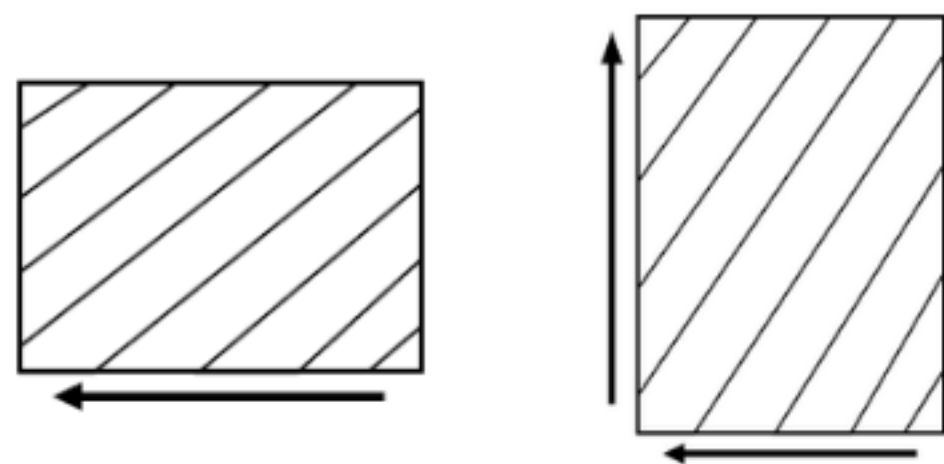

PACKAGING

Weight :
Volume :
Packing :