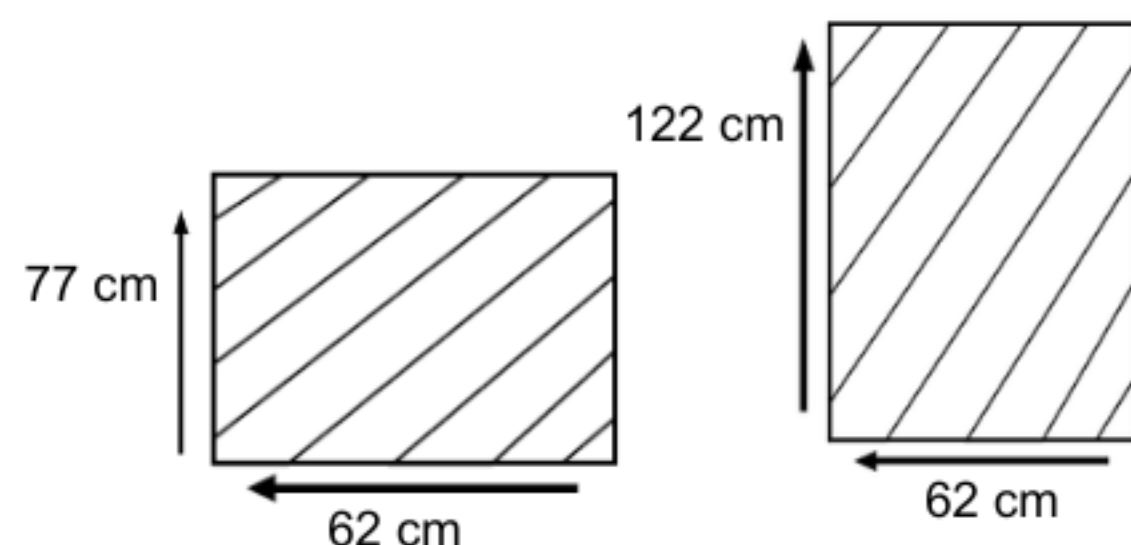

MEHFIL DESK

MD-NAT-STD

DESCRIPTION

The Mehfil Desk is a stylish and functional addition to any workspace or home office. Its design blends contemporary aesthetics with practical features, making it an excellent choice for those seeking both beauty and utility. Crafted from high-quality materials such as Saur wood, metal accents, or composite materials, the Mehfil Desk offers durability and a sophisticated look. Its sleek lines and minimalist silhouette contribute to a modern yet timeless appeal, suitable for various interior styles.

DIMENSIONS

Total Width: 120
cm
Total Depth: 60 cm
Height: 75 cm

PACKAGING

Weight: kg
Volume: m³
Packing: 1 / box

FINISHING

AM I - Stain

Teak Brown

Natural