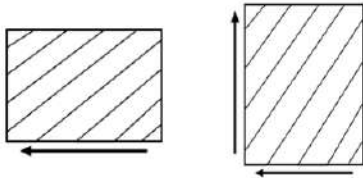

PACKAGING

Weight :
Volume :
Packing :