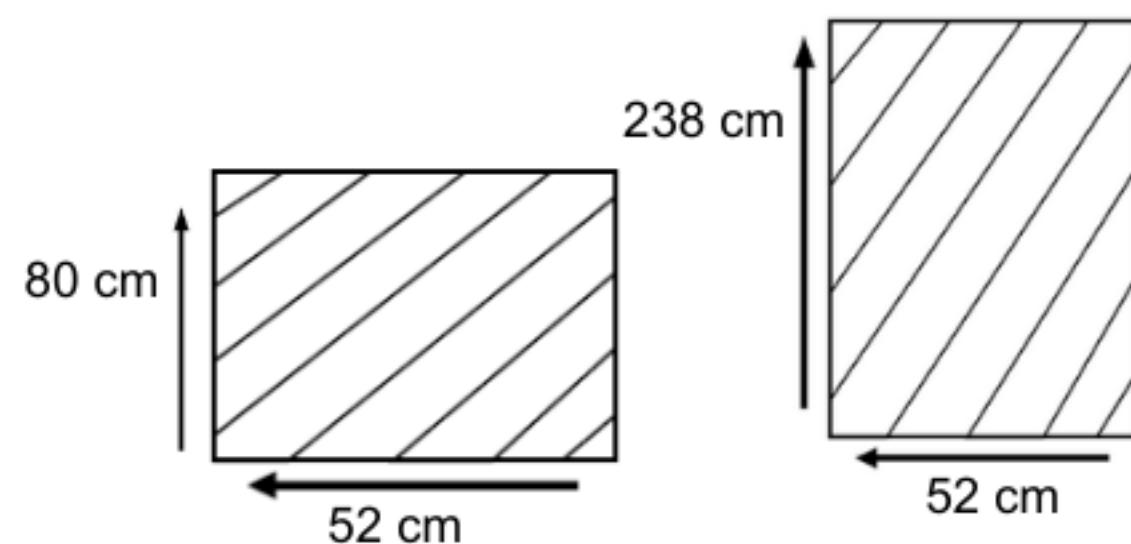

PACKAGING

Weight: kg
Volume: m³
Packing: 1 / box

FINISHING