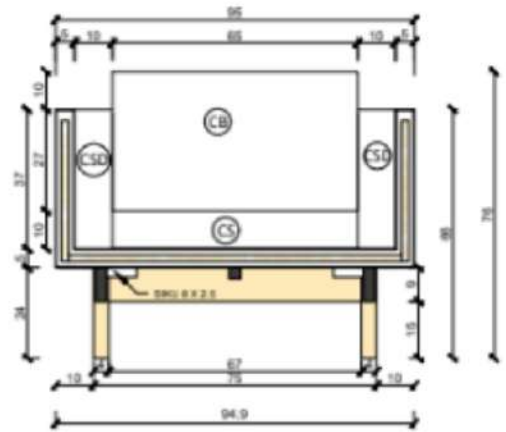

TRIPOLATANIA SOFA 1 SEATER

TPN-1S-STD

POTONGAN DEPAN
FRONT SECTION

DESCRIPTION

a fusion of elegance and comfort crafted for your living area. Constructed with a sturdy teakwood frame, this seating masterpiece offers both durability and timeless appeal.

DIMENSIONS

Total Width: 95 cm
Total Depth: 80 cm
Height: 76 cm

PACKAGING

Weight :
Volume :
Packing :

FINISHING

AM I - Stain Teak Brown Natural Teak Oil

CUSHION FABRICS

Sunproof