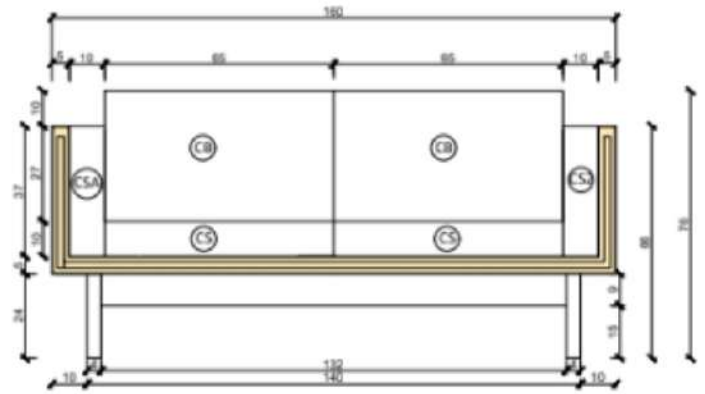

TRIPOLATANIA SOFA 2 SEATER

TPN-2S-STD

POTONGAN DEPAN
FRONT SECTION

DESCRIPTION

a blend of exquisite design and unparalleled comfort, tailored for your living area. Crafted with a robust teakwood frame, this seating ensemble embodies both resilience and sophistication.

DIMENSIONS

Total Width: 160 cm
Total Depth: 80 cm
Height: 76 cm

PACKAGING

Weight :
Volume :
Packing :

FINISHING

AM I - Stain Teak Brown Natural Teak Oil

CUSHION FABRICS

Sunproof