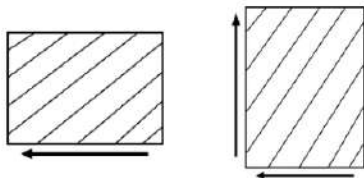

TRIPOLITANIA RIGHT CORNER SOFA

TPN-RC-STD

DESCRIPTION

The Tripolitania Right-Corner Sofa is a stylish and versatile piece of furniture designed for modern living spaces. Its defining feature is its unique L-shaped configuration, which includes a longer section that extends along one wall and a shorter section that runs perpendicular, forming a right angle.

DIMENSIONS

Total Width: 80 cm
Total Depth: 80 cm
Height: 76 cm

PACKAGING

Weight :
Volume :
Packing :

FINISHING

CUSHION FABRICS

Sunproof

Rehau