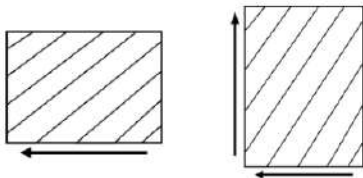

PACKAGING

Weight :
Volume :
Packing :

FINISHING