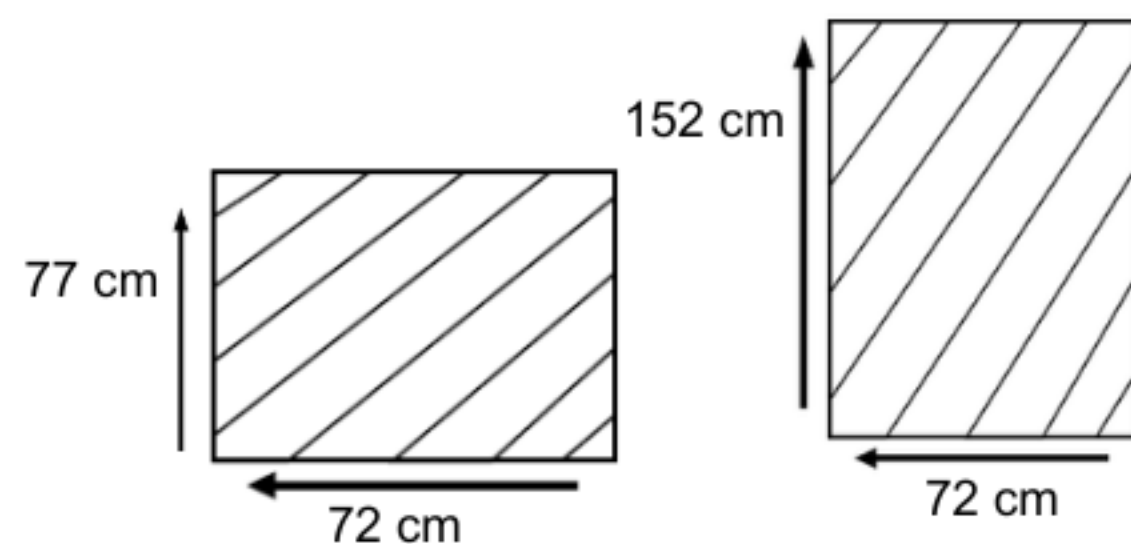

WINDSOR WRITING DESK

WRD-SW-STD

DESCRIPTION

The Windsor Writing Desk is a classic and versatile piece of furniture that combines timeless design with practical functionality. Characterized by its traditional aesthetic and quality craftsmanship, this desk is an excellent choice for both professional offices and home workspaces. Crafted from Solid wood, the Windsor Writing Desk showcases elegant details such as turned legs, graceful curves, and a smooth finish. These elements give the desk a sophisticated and refined appearance, making it a standout piece in any room.

DIMENSIONS

Total Width: 150
cm
Total Depth: 70 cm
Height: 75 cm

PACKAGING

Weight: kg
Volume: m³
Packing: 1 / box

FINISHING

AM I - Stain

Teak Brown

Natural