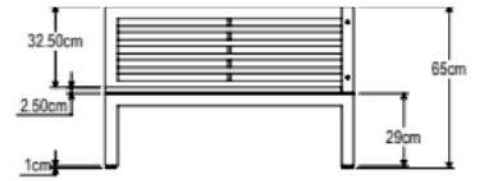

ACCURA DAYBED

ACDBTW-NT-STD

SISI
SIDE VIEW