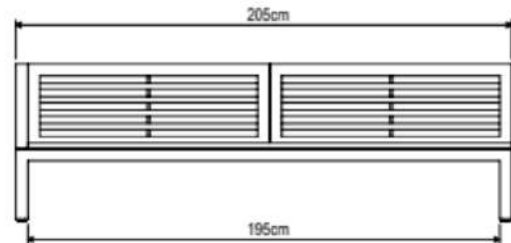

HADAPAN
FRONT VIEW

DESCRIPTION

Accura Daybed is designed for a relaxed indoor and outdoor lounge seating. It is highly durable and easy to maintain. It is simple, contemporary and elegant in design. Cushions are made in UV resistant sunproof fabric and are available in various colors. The cushions can be selected from a range of Sunbrella fabrics as well.

DIMENSIONS

Total Width: 205 cm
Total Depth: 100 cm
Height: 65 cm