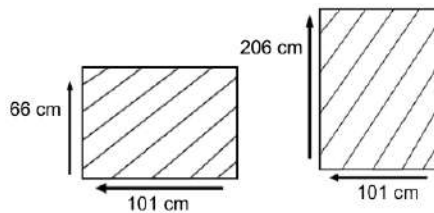

DIMENSIONS

Total Width: 205 cm
Total Depth: 100 cm
Height: 65 cm

PACKAGING

Weight : 94 kg
Volume : 1.373196 m³
Packing : 1 / box

FINISHING

AM I - Stain

Teak Brown

Natural