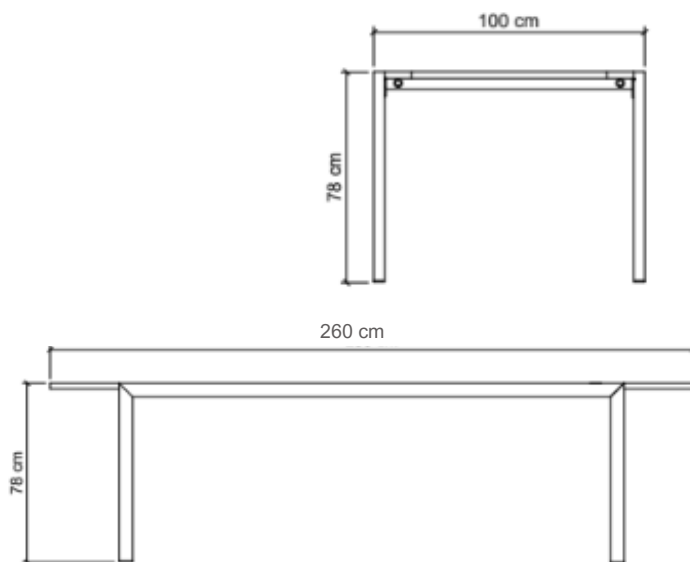

ACCURA EXTENSION TABLE L200/260

AET103-NAT-200

DESCRIPTION

ACCURA EXTENSION TABLE L 200 – 260 is a premium-quality dining table designed for outdoor use. It is crafted with a combination of teak wood and 304-grade stainless steel, which ensures durability, strength, and resistance to weather and corrosion.

DIMENSIONS

Total Width: 200-260 cm
Total Depth: 100 cm
Total Height: 78 cm

PACKAGING

Packing : 1 / box

FINISHING

AM I - Stain

Teak Brown

Natural