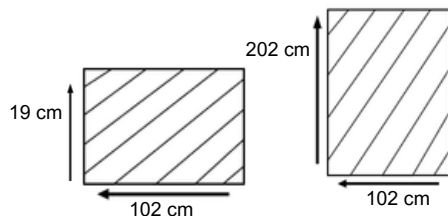

ACCURA EXTENSION TABLE L200/260

AET103-NAT-200

DESCRIPTION

ACCURA EXTENSION TABLE L 200 – 260 is a premium-quality dining table designed for outdoor use. It is crafted with a combination of teak wood and 304-grade stainless steel, which ensures durability, strength, and resistance to weather and corrosion.

DIMENSIONS

Total Width: 200-260 cm
Total Depth: 100 cm
Total Height: 78 cm

PACKAGING

Packing : 1 / box

FINISHING

AM I - Stain

Teak Brown

Natural