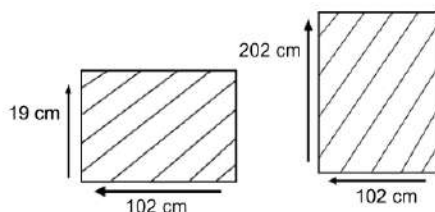

ACCURA EXTENSION TABLE L200/260

AET103-NAT-200

DESCRIPTION

ACCURA EXTENSION TABLE L 200 – 260 is a premium-quality dining table designed for outdoor use. It is crafted with a combination of teak wood and 304-grade stainless steel, which ensures durability, strength, and resistance to weather and corrosion.

DIMENSIONS

Total Width: 200-260 cm
Total Depth: 100 cm
Height: 78 cm

PACKAGING

Weight : kg
Volume : m3
Packing : 1 / box

FINISHING

AM I - Stain

Teak Brown

Natural