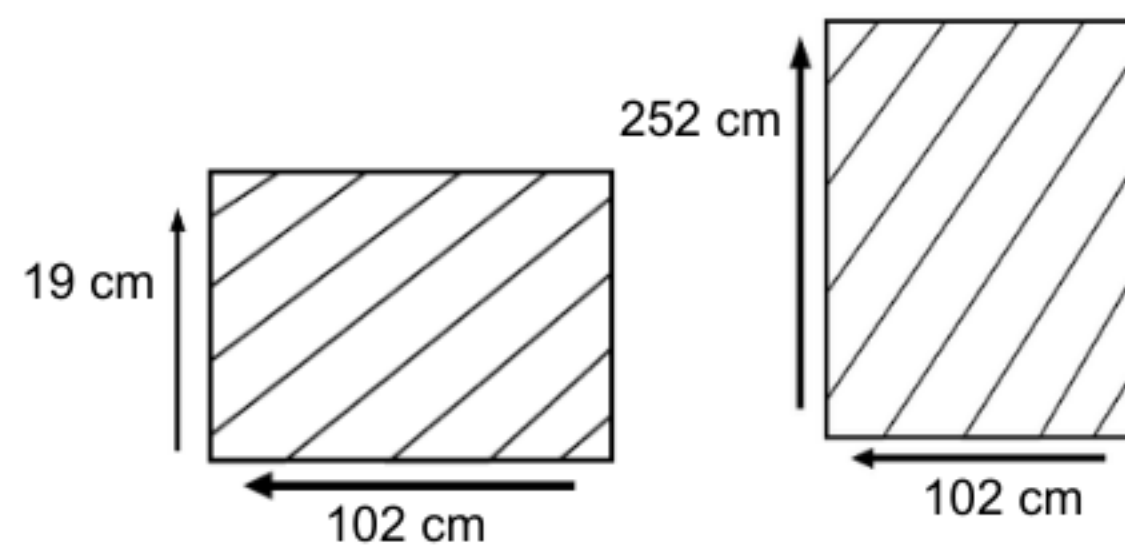

ACCURA EXTENSION TABLE L250/310

AET-NAT-250

DESCRIPTION

ACCURA EXTENSION TABLE L 250 - 310 is a premium-quality dining table designed for outdoor use. It is crafted with a combination of teak wood and 304-grade stainless steel, which ensures durability, strength, and resistance to weather and corrosion.

DIMENSIONS

Total Width: 250 cm
Total Depth: 100 cm
Height: 78 cm

PACKAGING

Packing : 1 / box

FINISHING

AM I - Stain

Teak Brown

Natural