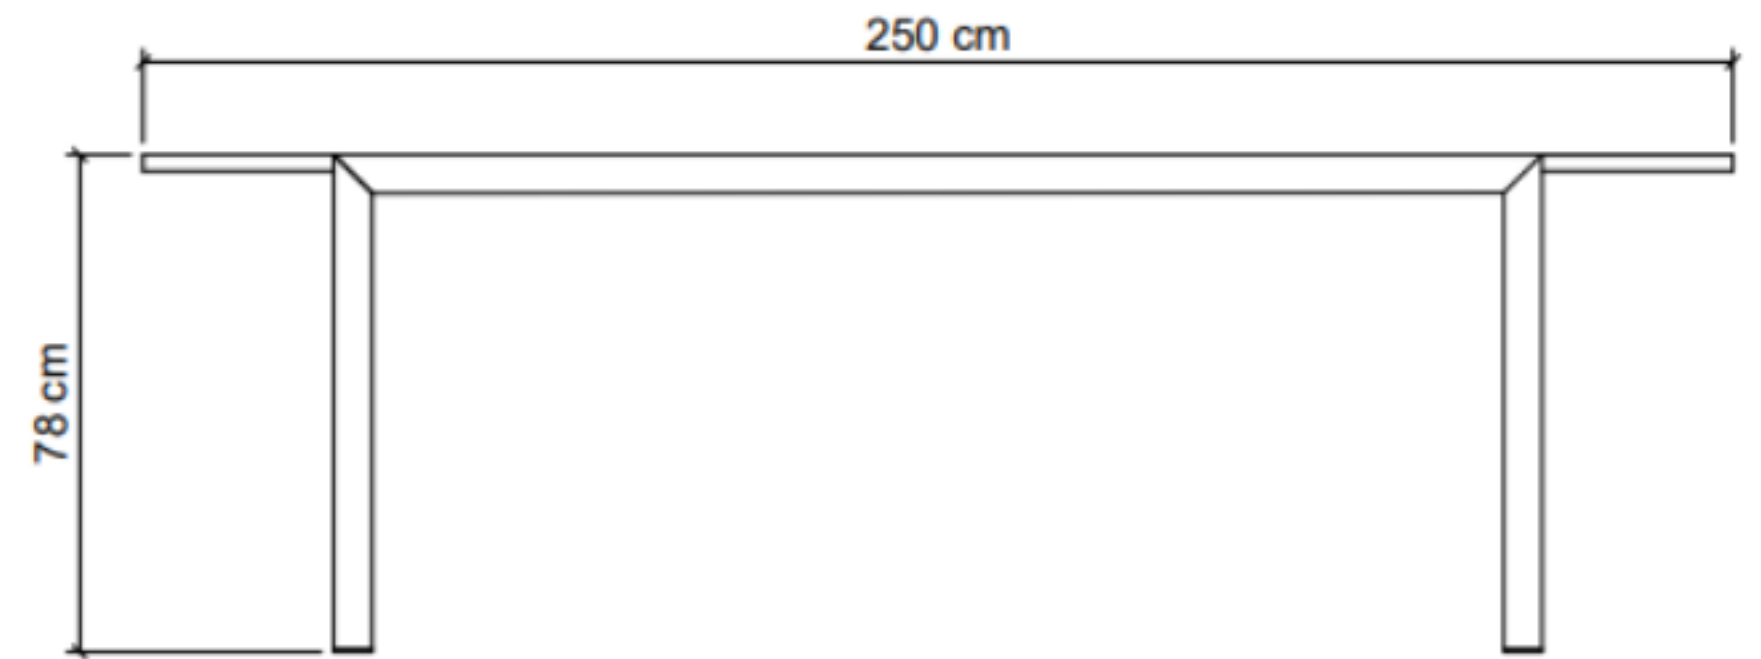

ACCURA EXTENSION TABLE L250/310

AET-NAT-250

DESCRIPTION

ACCURA EXTENSION TABLE L 250 - 310 is a premium-quality dining table designed for outdoor use. It is crafted with a combination of teak wood and 304-grade stainless steel, which ensures durability, strength, and resistance to weather and corrosion.

DIMENSIONS

Total Width: 250 cm
Total Depth: 100 cm
Height: 78 cm

PACKAGING

Packing : 1 / box

FINISHING

AM I - Stain

Teak Brown

Natural