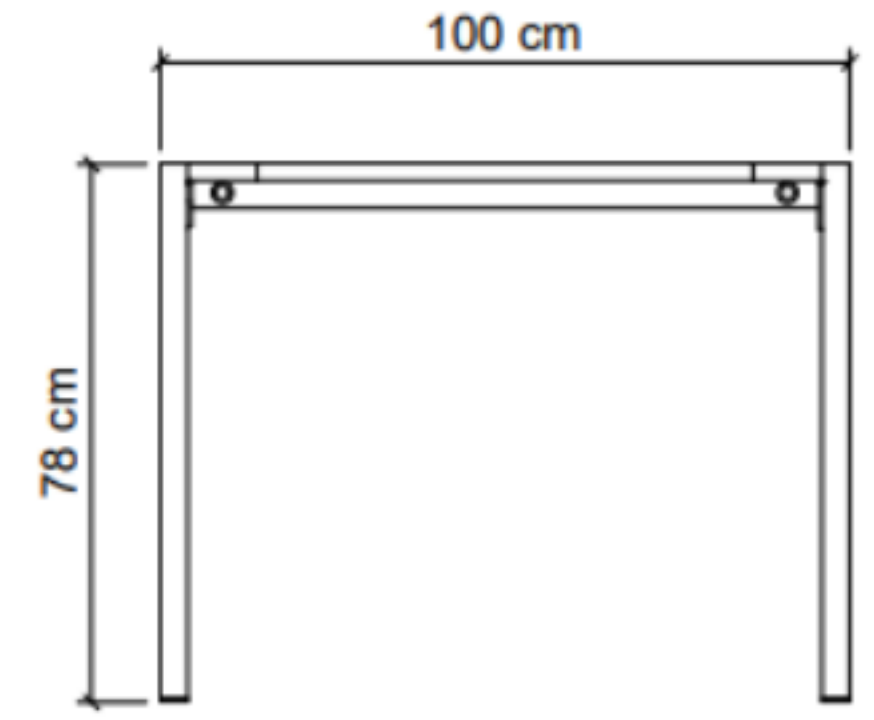

ACCURA EXTENSION TABLE L250/310

AET-NAT-250

DESCRIPTION

ACCURA EXTENSION TABLE L 250 - 310 is a premium-quality dining table designed for outdoor use. It is crafted with a combination of teak wood and 304-grade stainless steel, which ensures durability, strength, and resistance to weather and corrosion.

DIMENSIONS

Total Width: 250 cm
Total Depth: 100 cm
Height: 78 cm

PACKAGING

Packing : 1 / box

FINISHING

AM I - Stain

Teak Brown

Natural