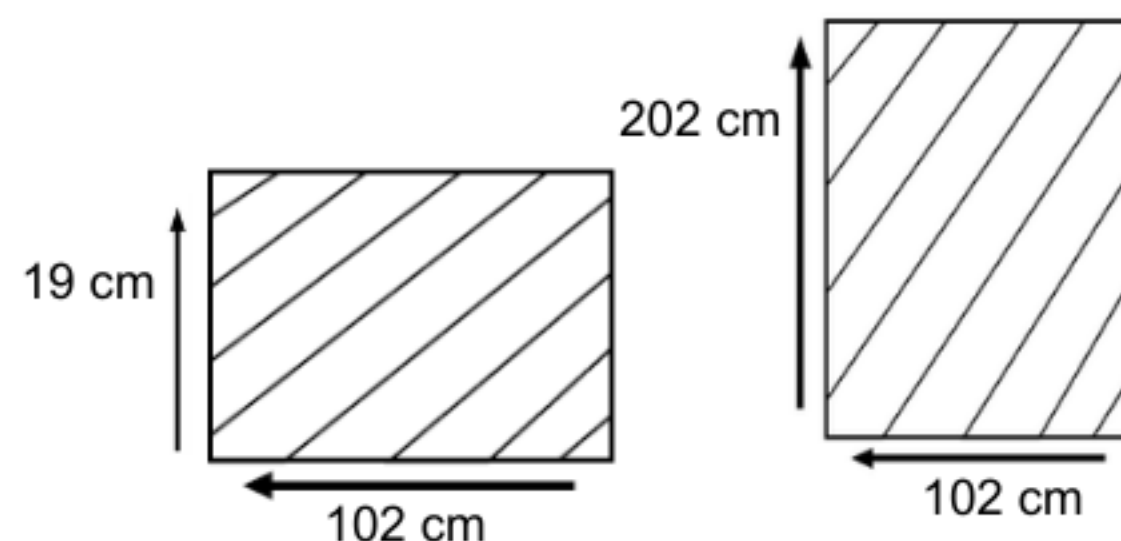

PACKAGING

Packing : 1 / box

FINISHING

AM I - Stain

Teak Brown

Natural

Teak Oil

STAINLESS STEEL

Hairline Finish