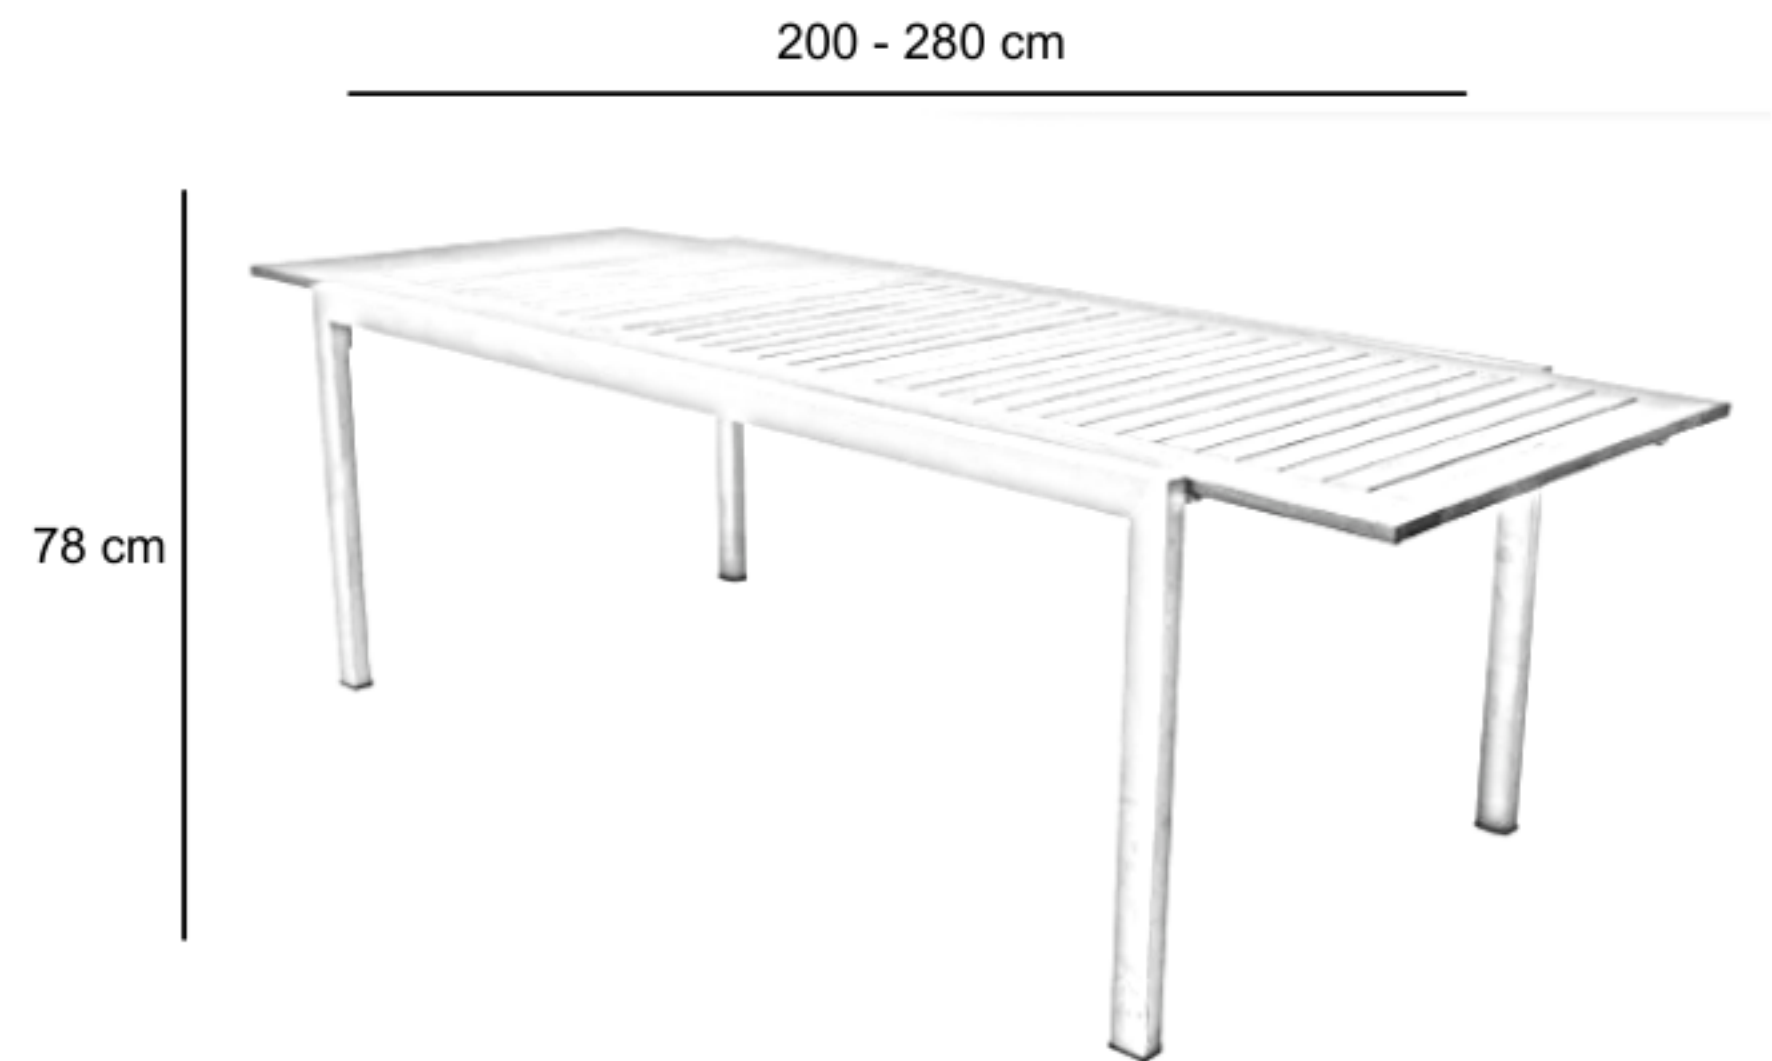

# ACCURA EXTENSION TABLE L200/280

AET103-NAT-240

## DESCRIPTION

ACCURA EXTENSION TABLE L 200 – 260 is a premium-quality dining table designed for outdoor use. It is crafted with a combination of teak wood and 304-grade stainless steel, which ensures durability, strength, and resistance to weather and corrosion.

## DIMENSIONS

Total Width: 200-280 cm  
Total Depth: 100 cm  
Height: 78 cm