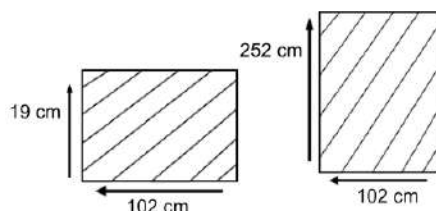

PACKAGING

Weight : kg
Volume : m3
Packing : 1 / box

FINISHING

STAINLESS STEEL