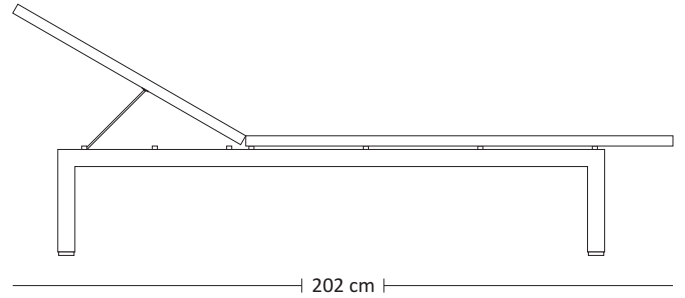

ACCURA LOUNGER

SL10

Description :

Our Accura Collection combines the timeless beauty of teak with the strength and resiliency of Stainless Steel to produce stunning designs and high performance furniture. Perfect for outdoor use in a residential or a commercial setting. Highly durable, long lasting and low maintenance furniture. Made of Grade A Kiln dried plantation grown teak wood and grade 304 stainless steel. Back rest adjusts to multiple positions.

Dimensions :

Width : 202 cm
Depth : 60 cm
Height : 35 cm

Packaging :

Weight : 26 kg /Unit
Volume : 0.58 m³
Packing : 2 / Box

Cushion Fabrics :

Sunproof

110
Maroon Red

044
Pacific Blue