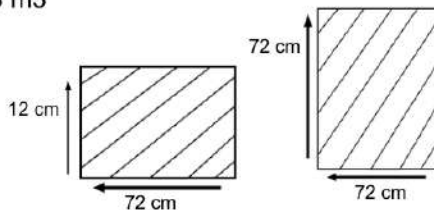

DIMENSIONS

Diameter : 60 cm
Height : 45 cm

PACKAGING

Weight : 13.00 kg
Volume : 0.062208 m3
Packing : 1 / box

FINISHING

AM I - Stain

Teak Brown

Natural